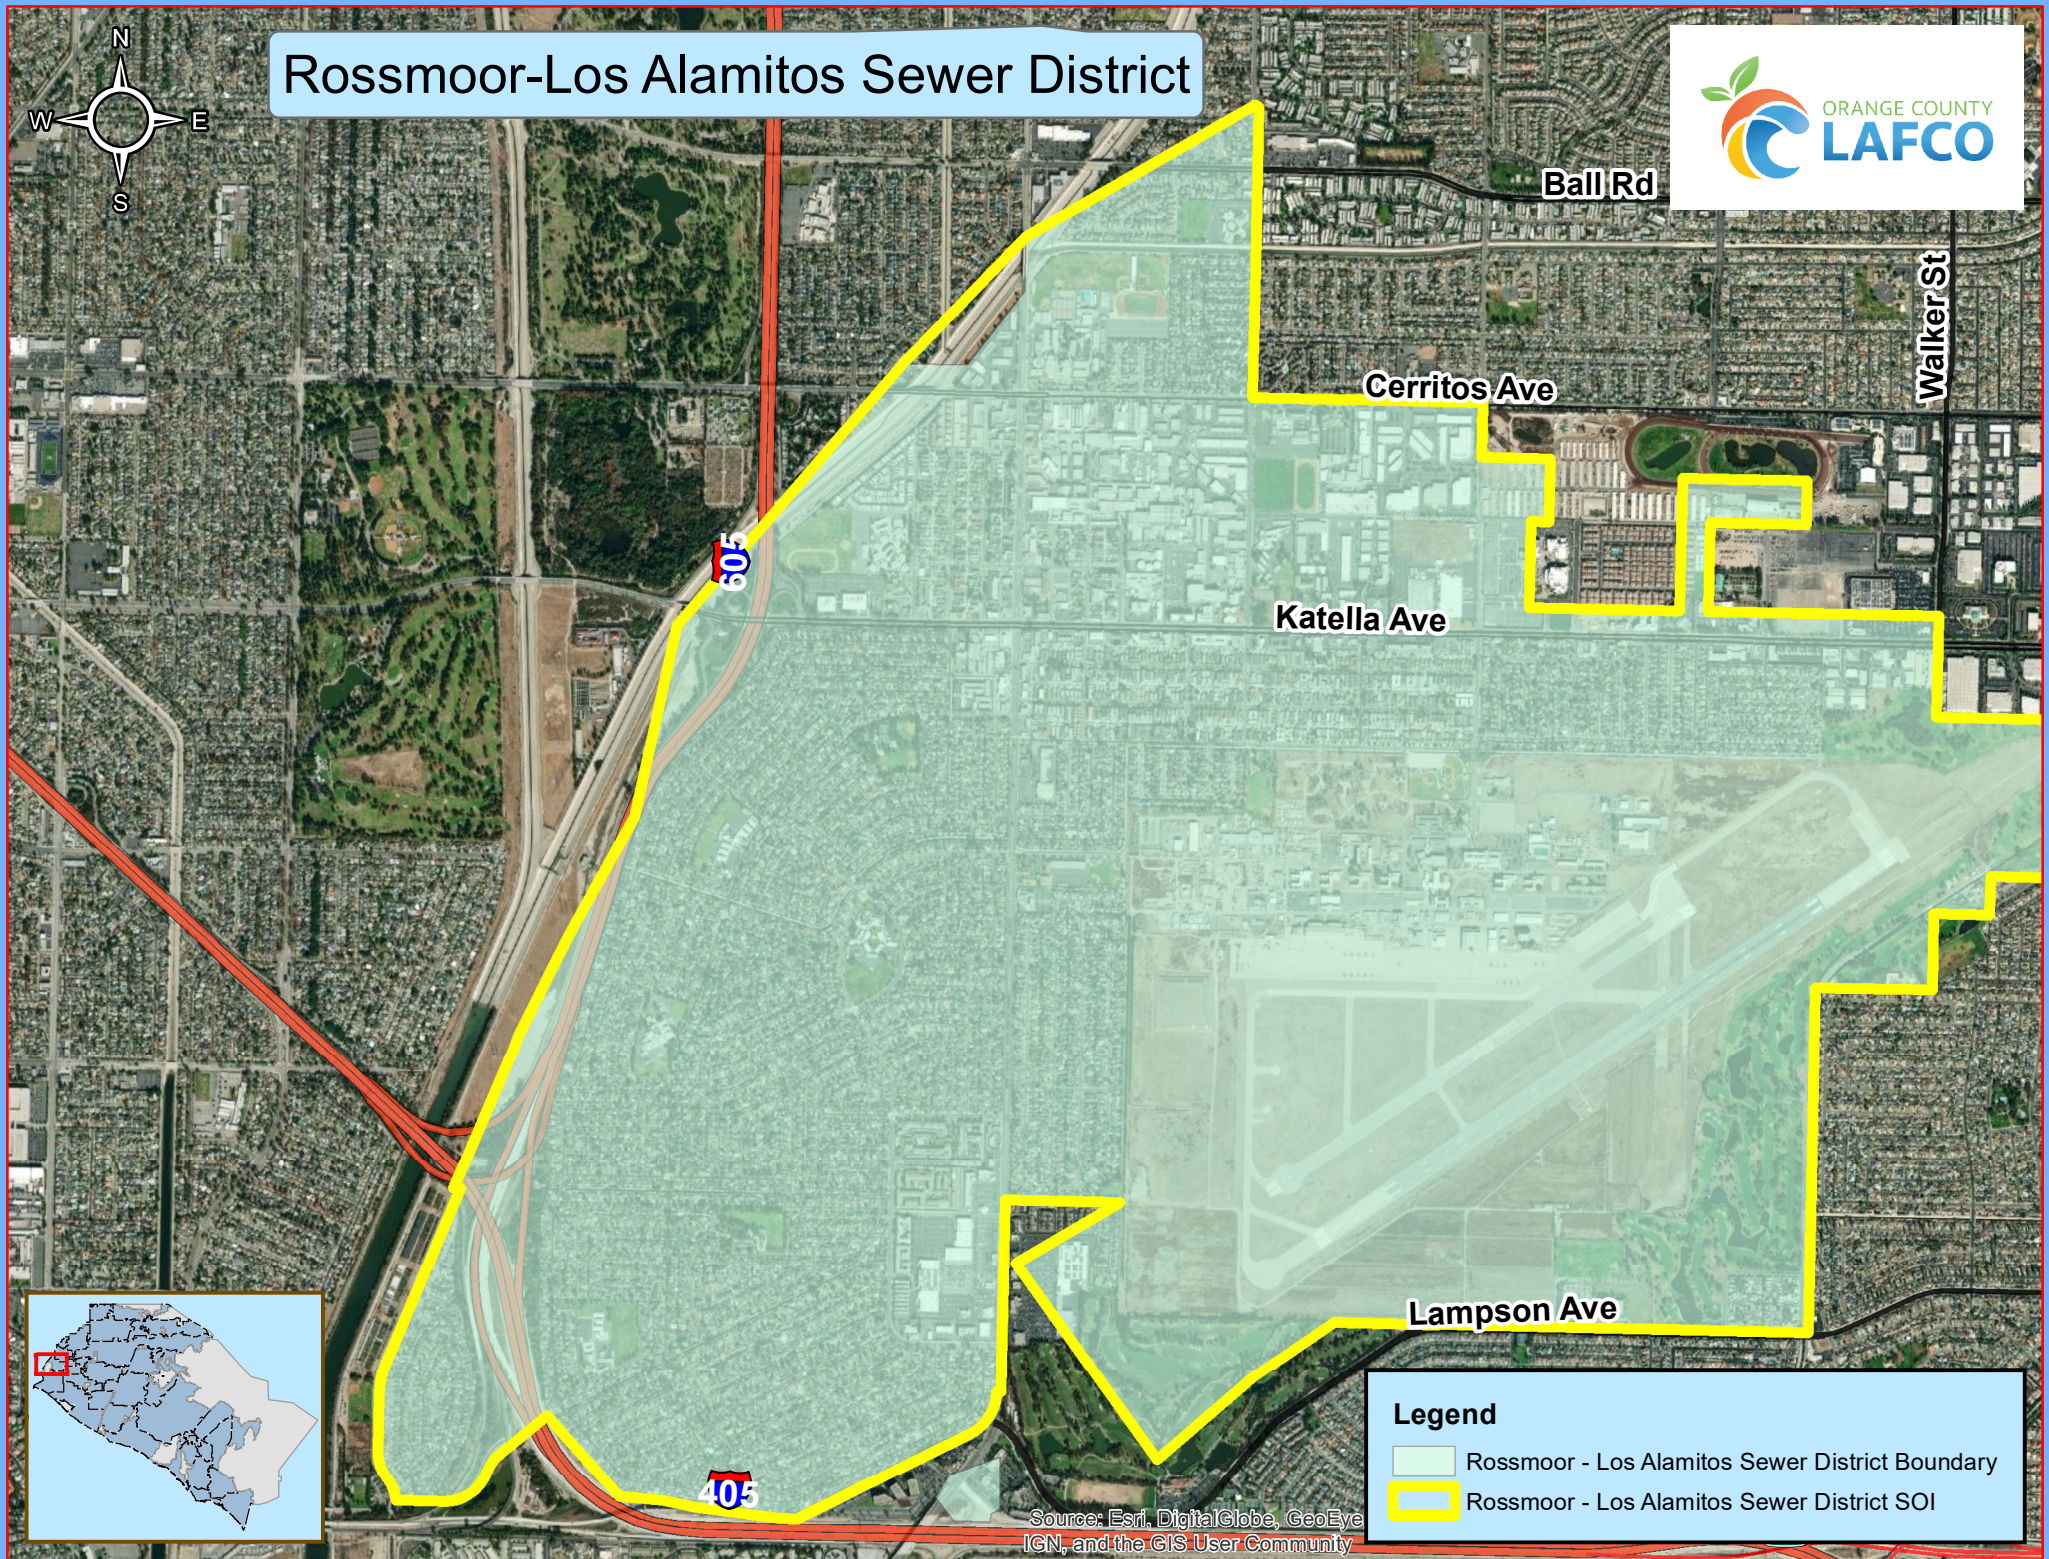

Rossmoor-Los Alamitos Sewer District

Legend

-  Rossmoor - Los Alamitos Sewer District Boundary
-  Rossmoor - Los Alamitos Sewer District SOI

Source: Esri, DigitalGlobe, GeoEye, IGN, and the GIS User Community