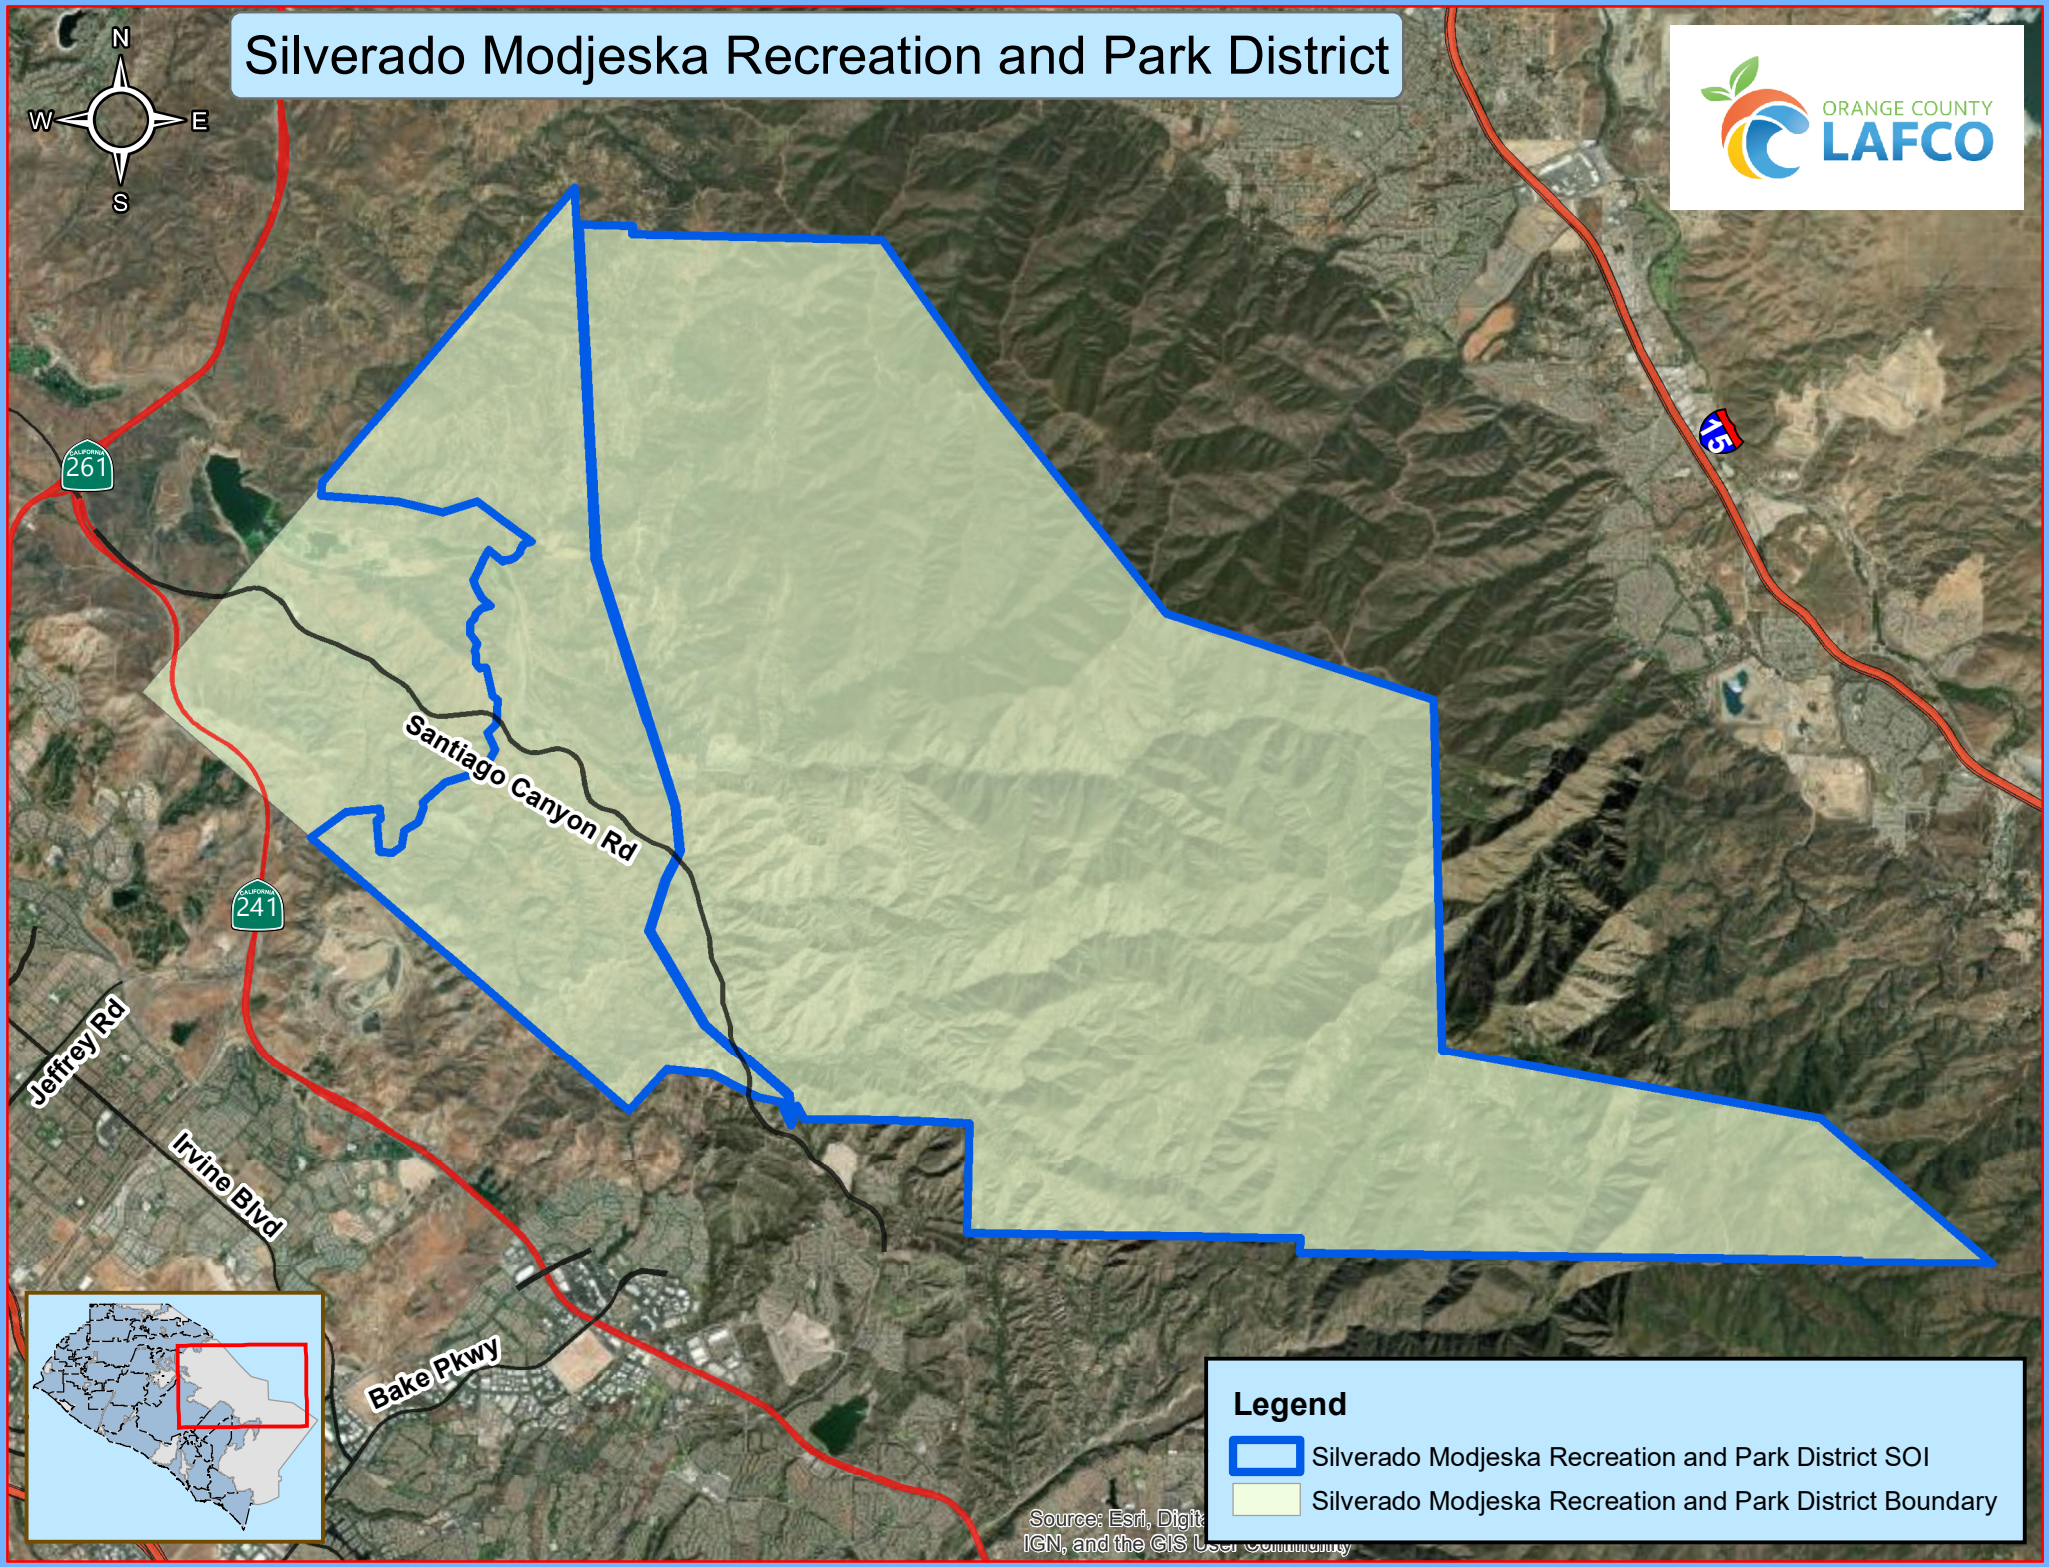

Silverado Modjeska Recreation and Park District

Legend

-  Silverado Modjeska Recreation and Park District SOI
-  Silverado Modjeska Recreation and Park District Boundary

Source: Esri, DigitalGlobe, GeoEye, IGN, and the GIS User Community