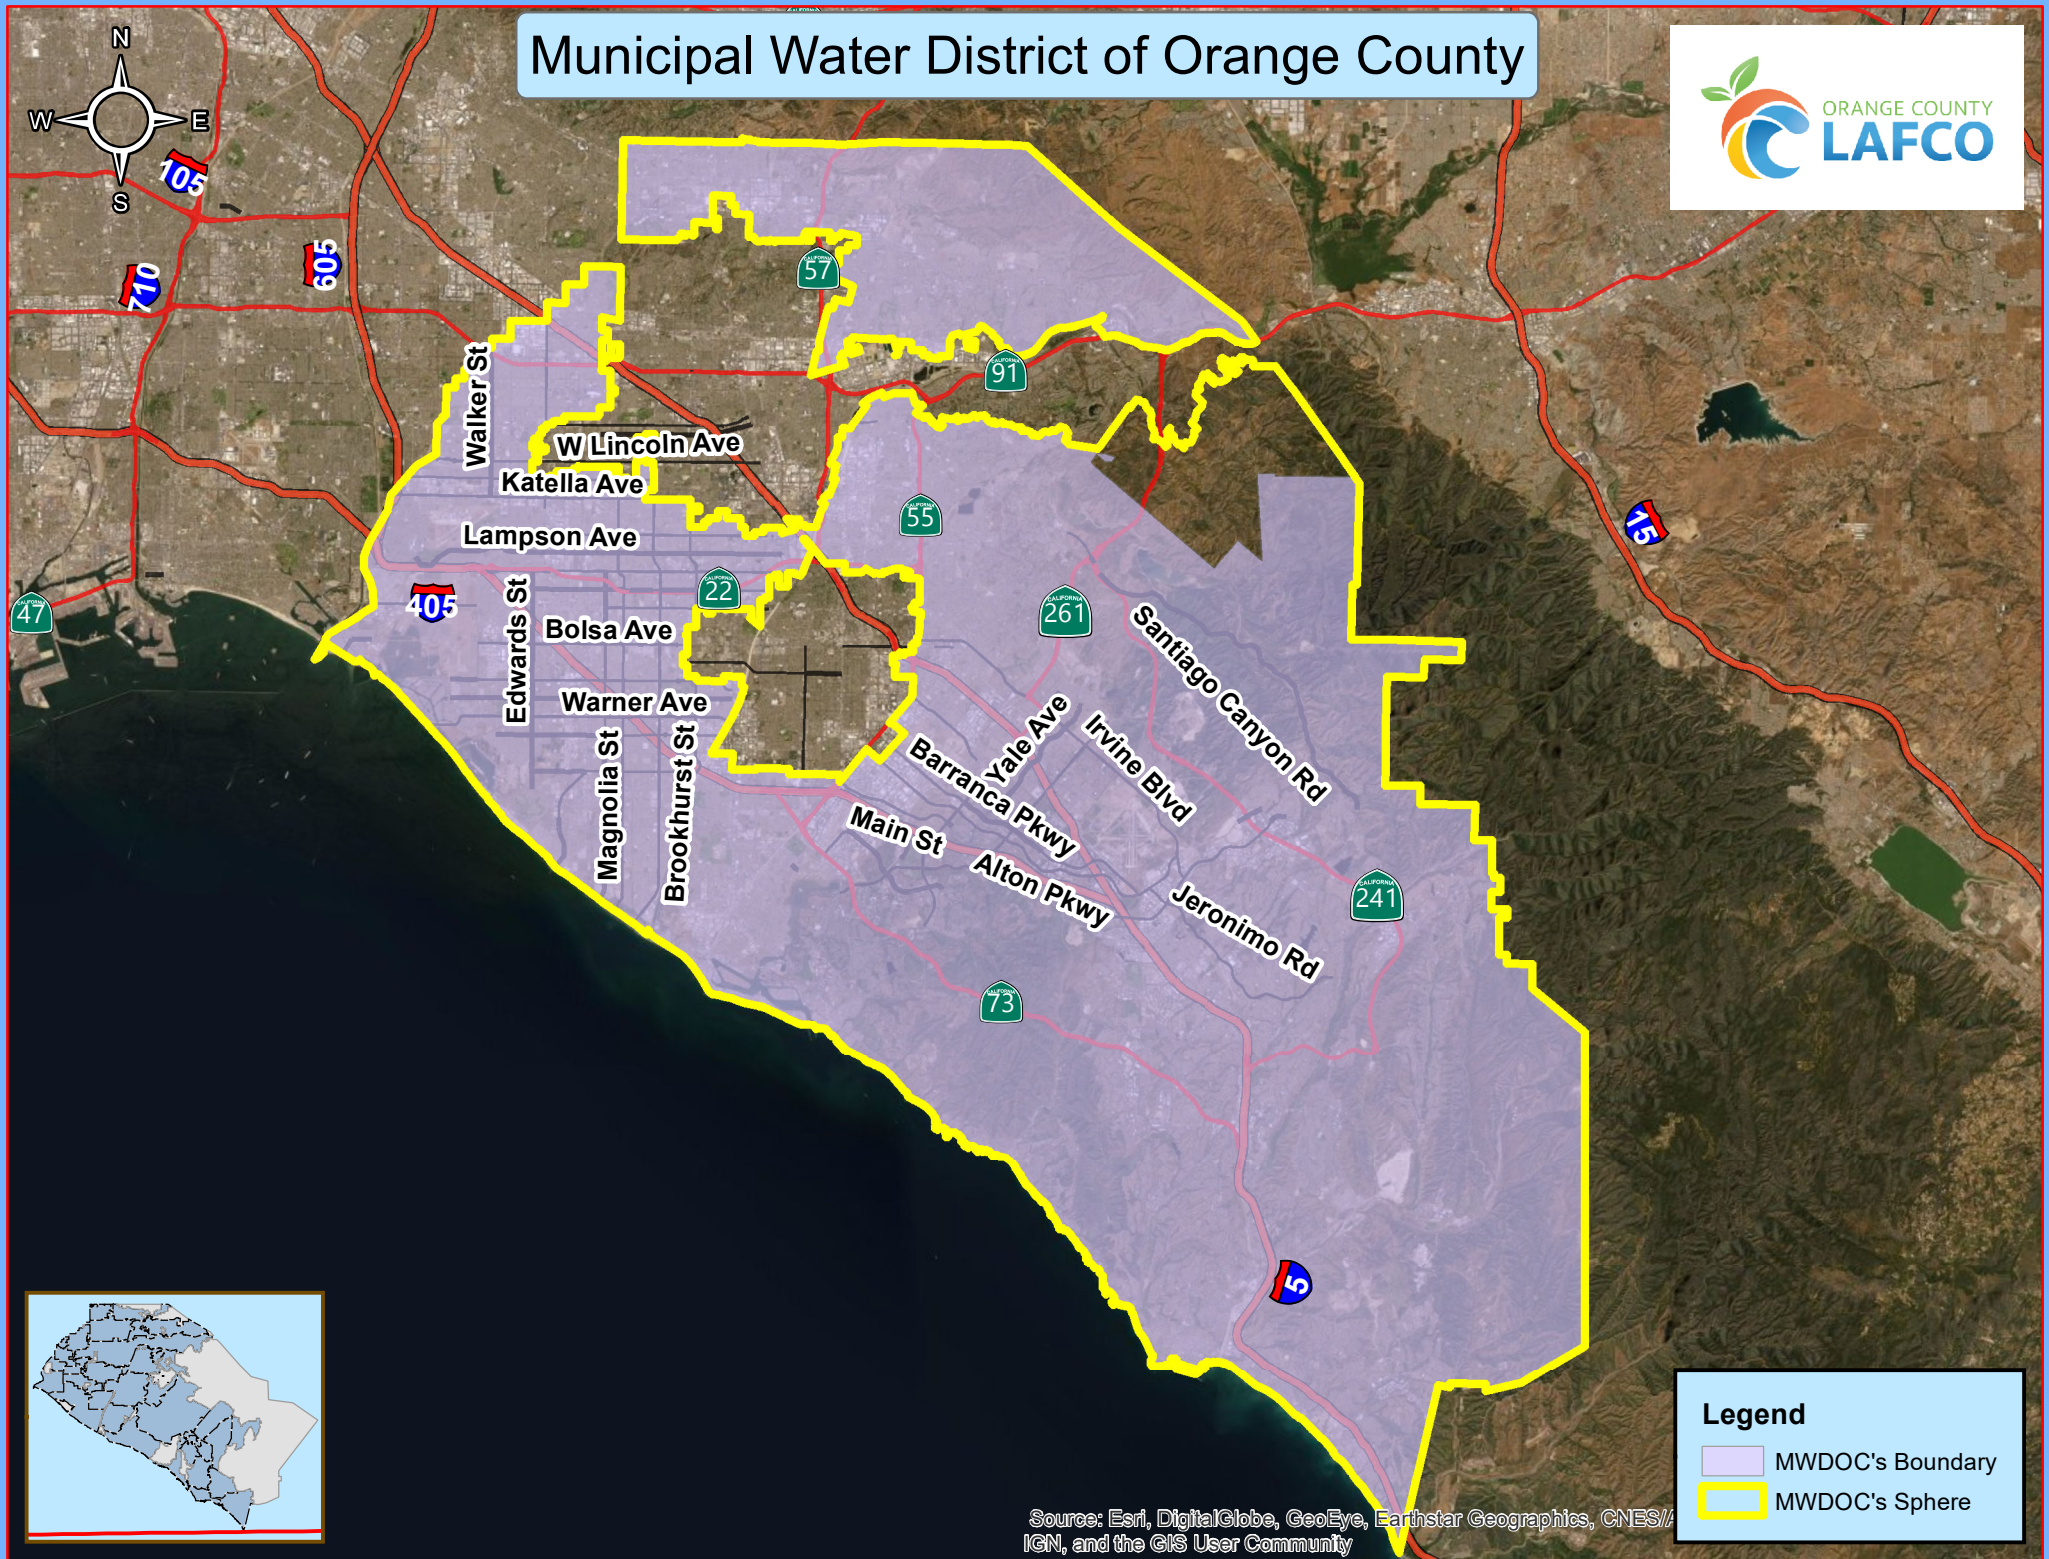

Municipal Water District of Orange County

Legend

- MWDOC's Boundary
- MWDOC's Sphere

Source: Esri, DigitalGlobe, GeoEye, Earthstar Geographics, CNES/IGN, and the GIS User Community