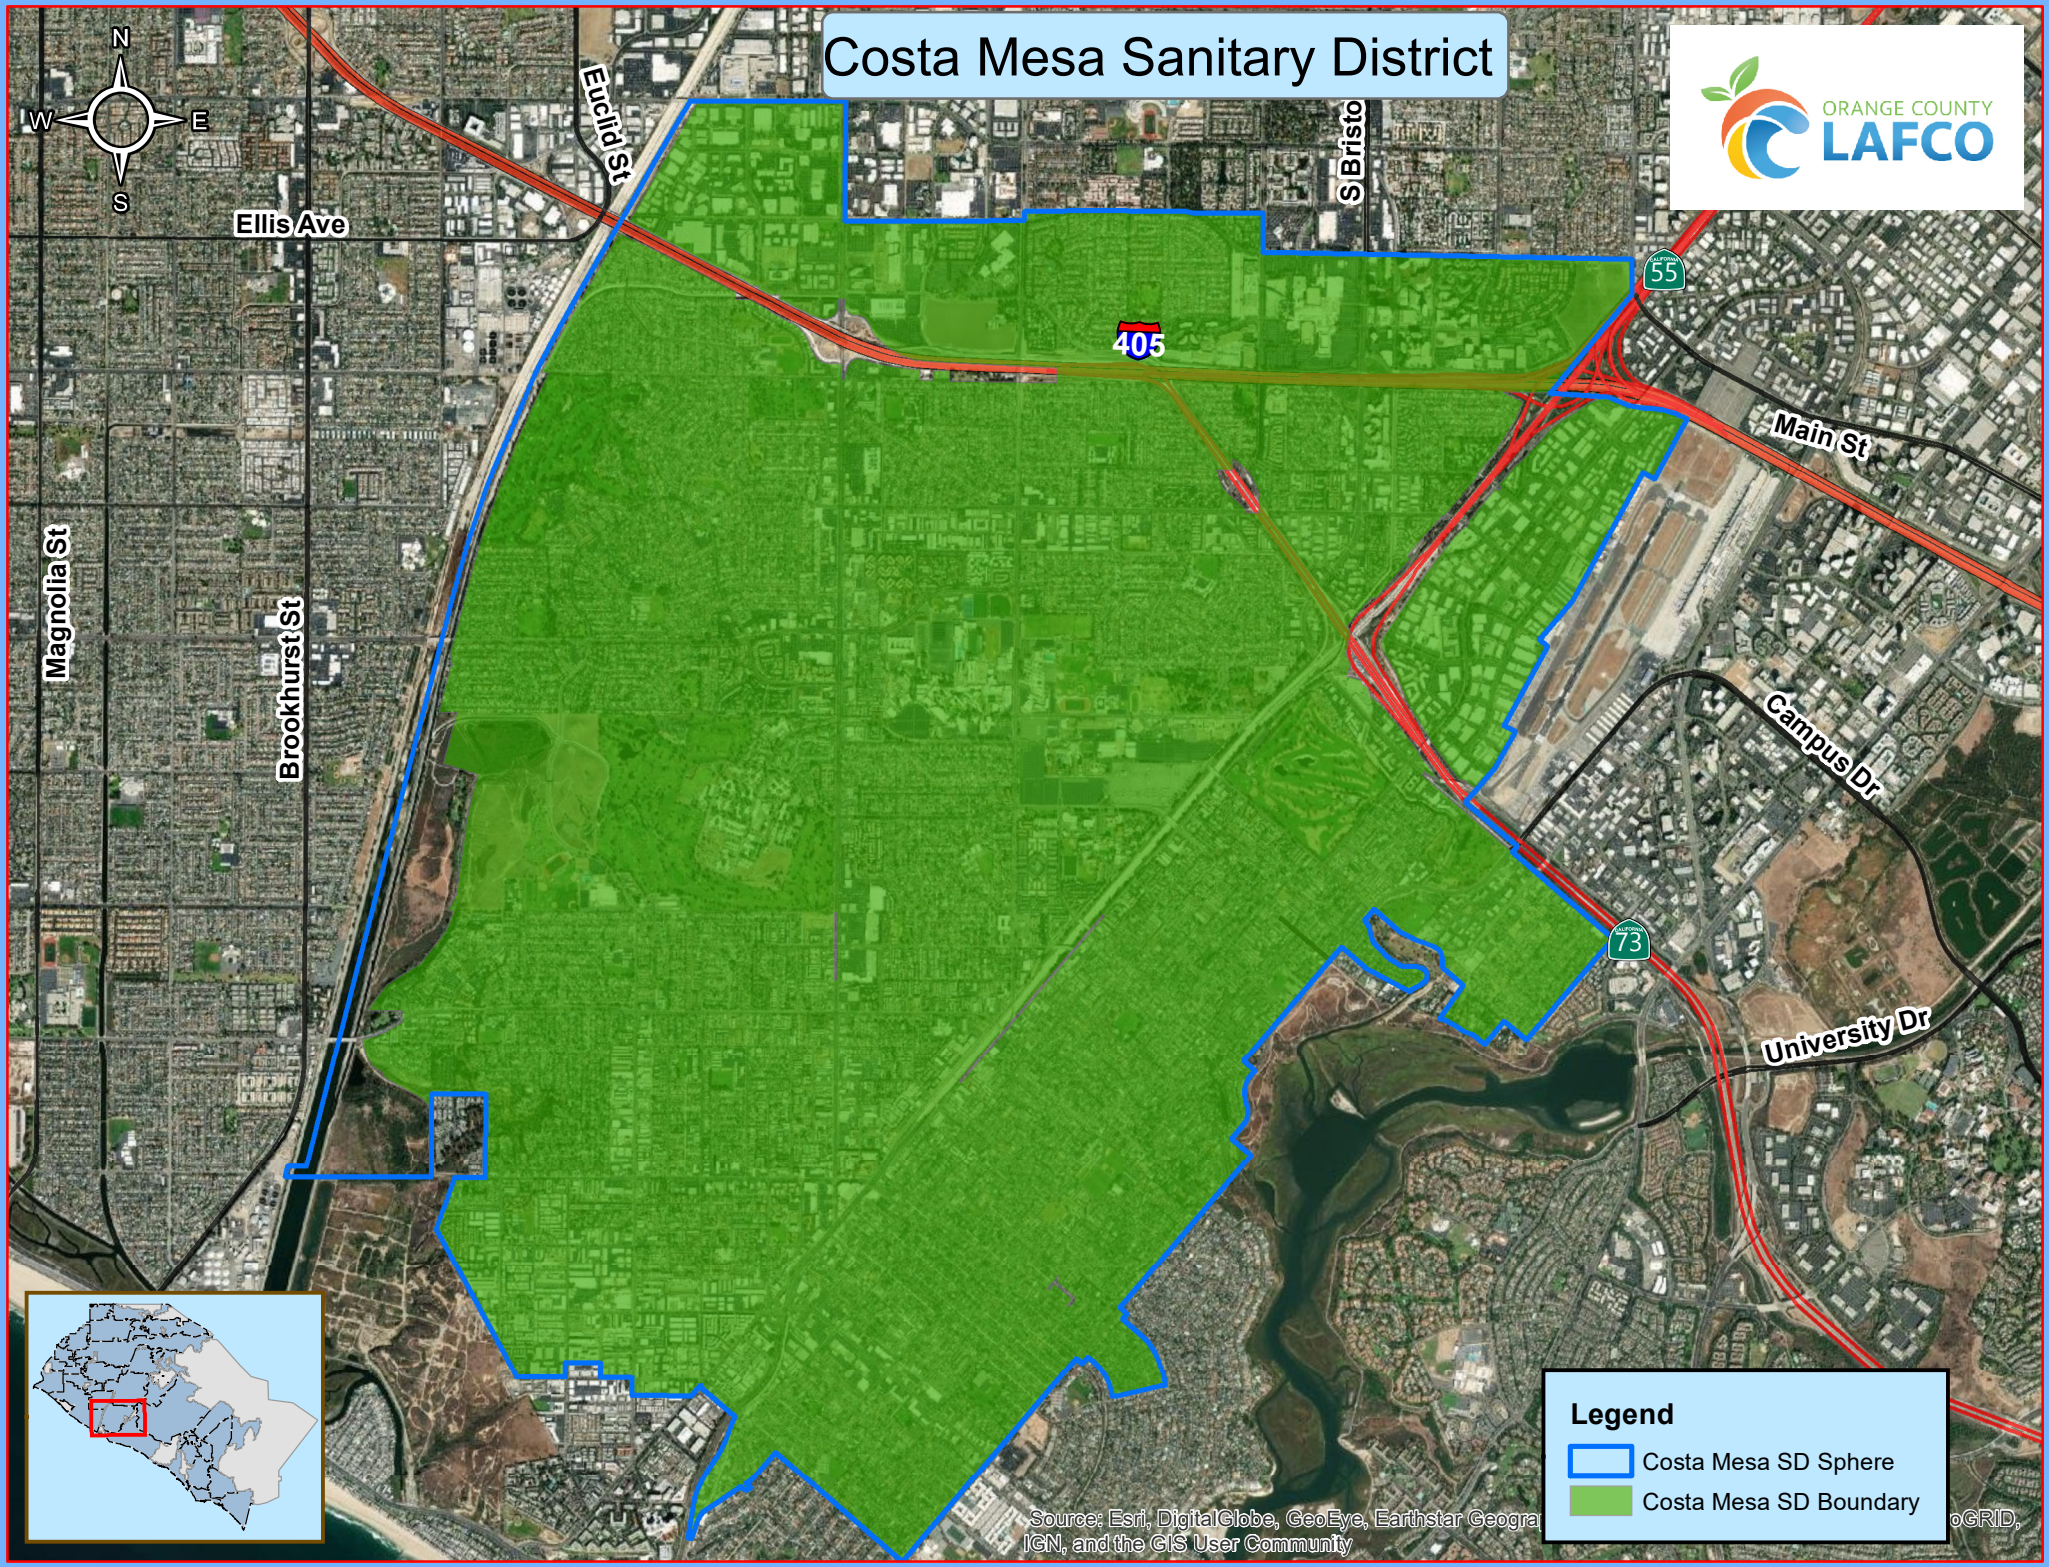

Costa Mesa Sanitary District

Legend

-  Costa Mesa SD Sphere
-  Costa Mesa SD Boundary

Source: Esri, DigitalGlobe, GeoEye, Earthstar Geogra
IGN, and the GIS User Community

©GRID.