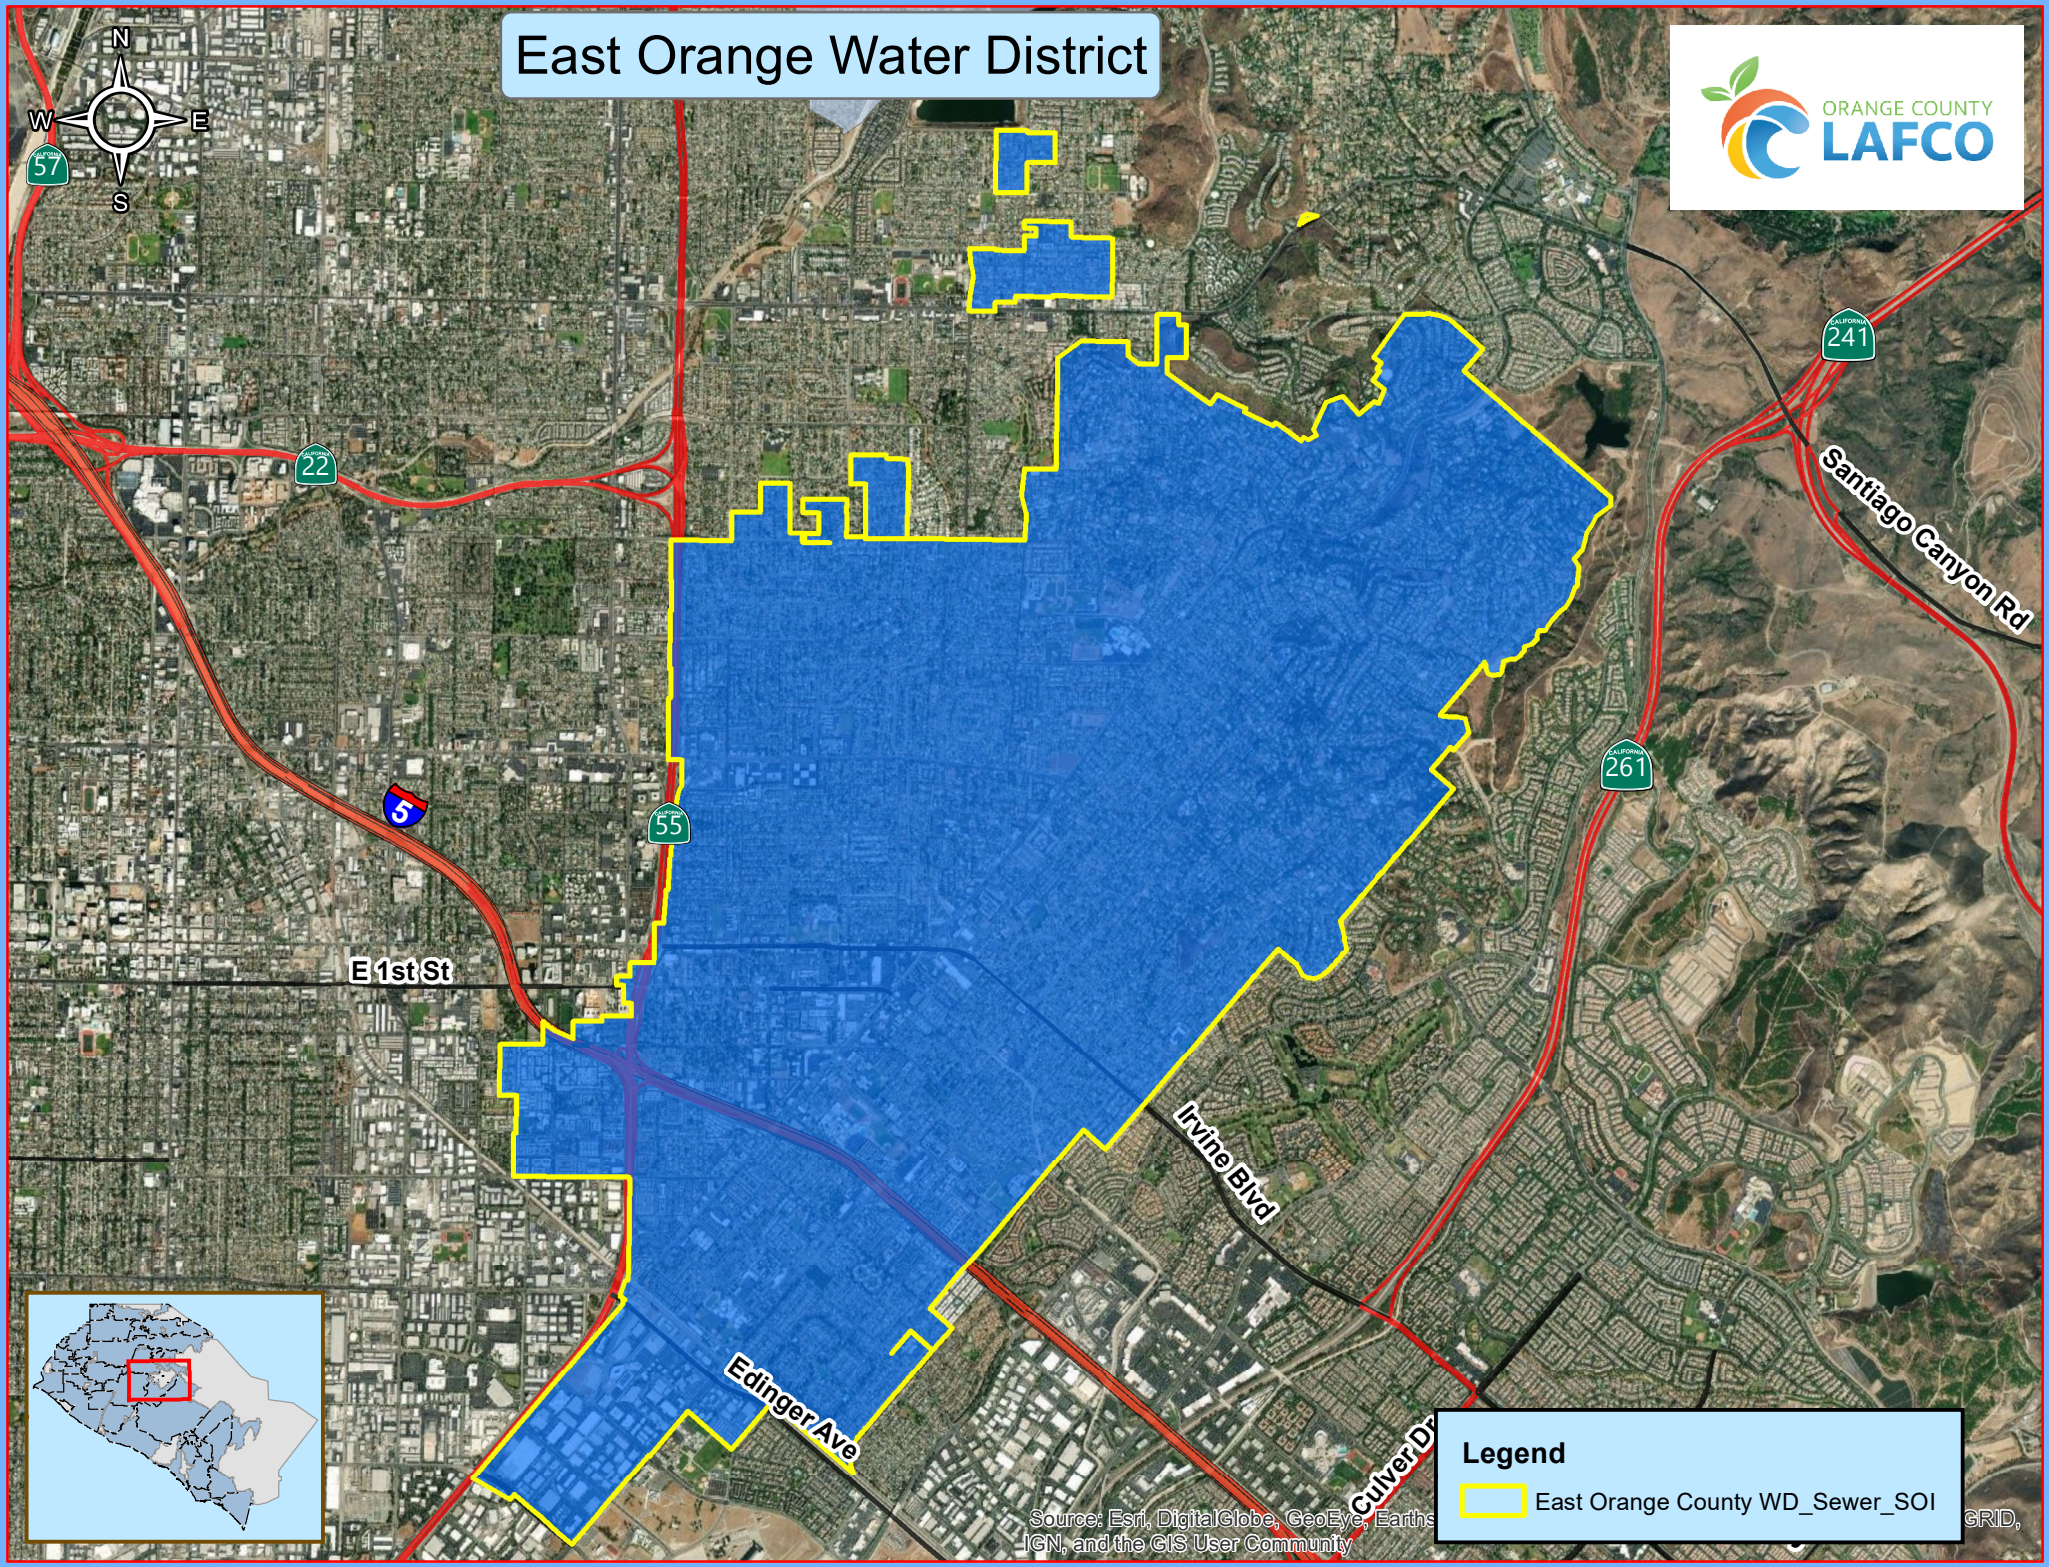

# East Orange Water District

**Legend**

- East Orange County WD\_Sewer\_SOI

Source: Esri, DigitalGlobe, GeoEye, Earthstar, IGN, and the GIS User Community

GRID,