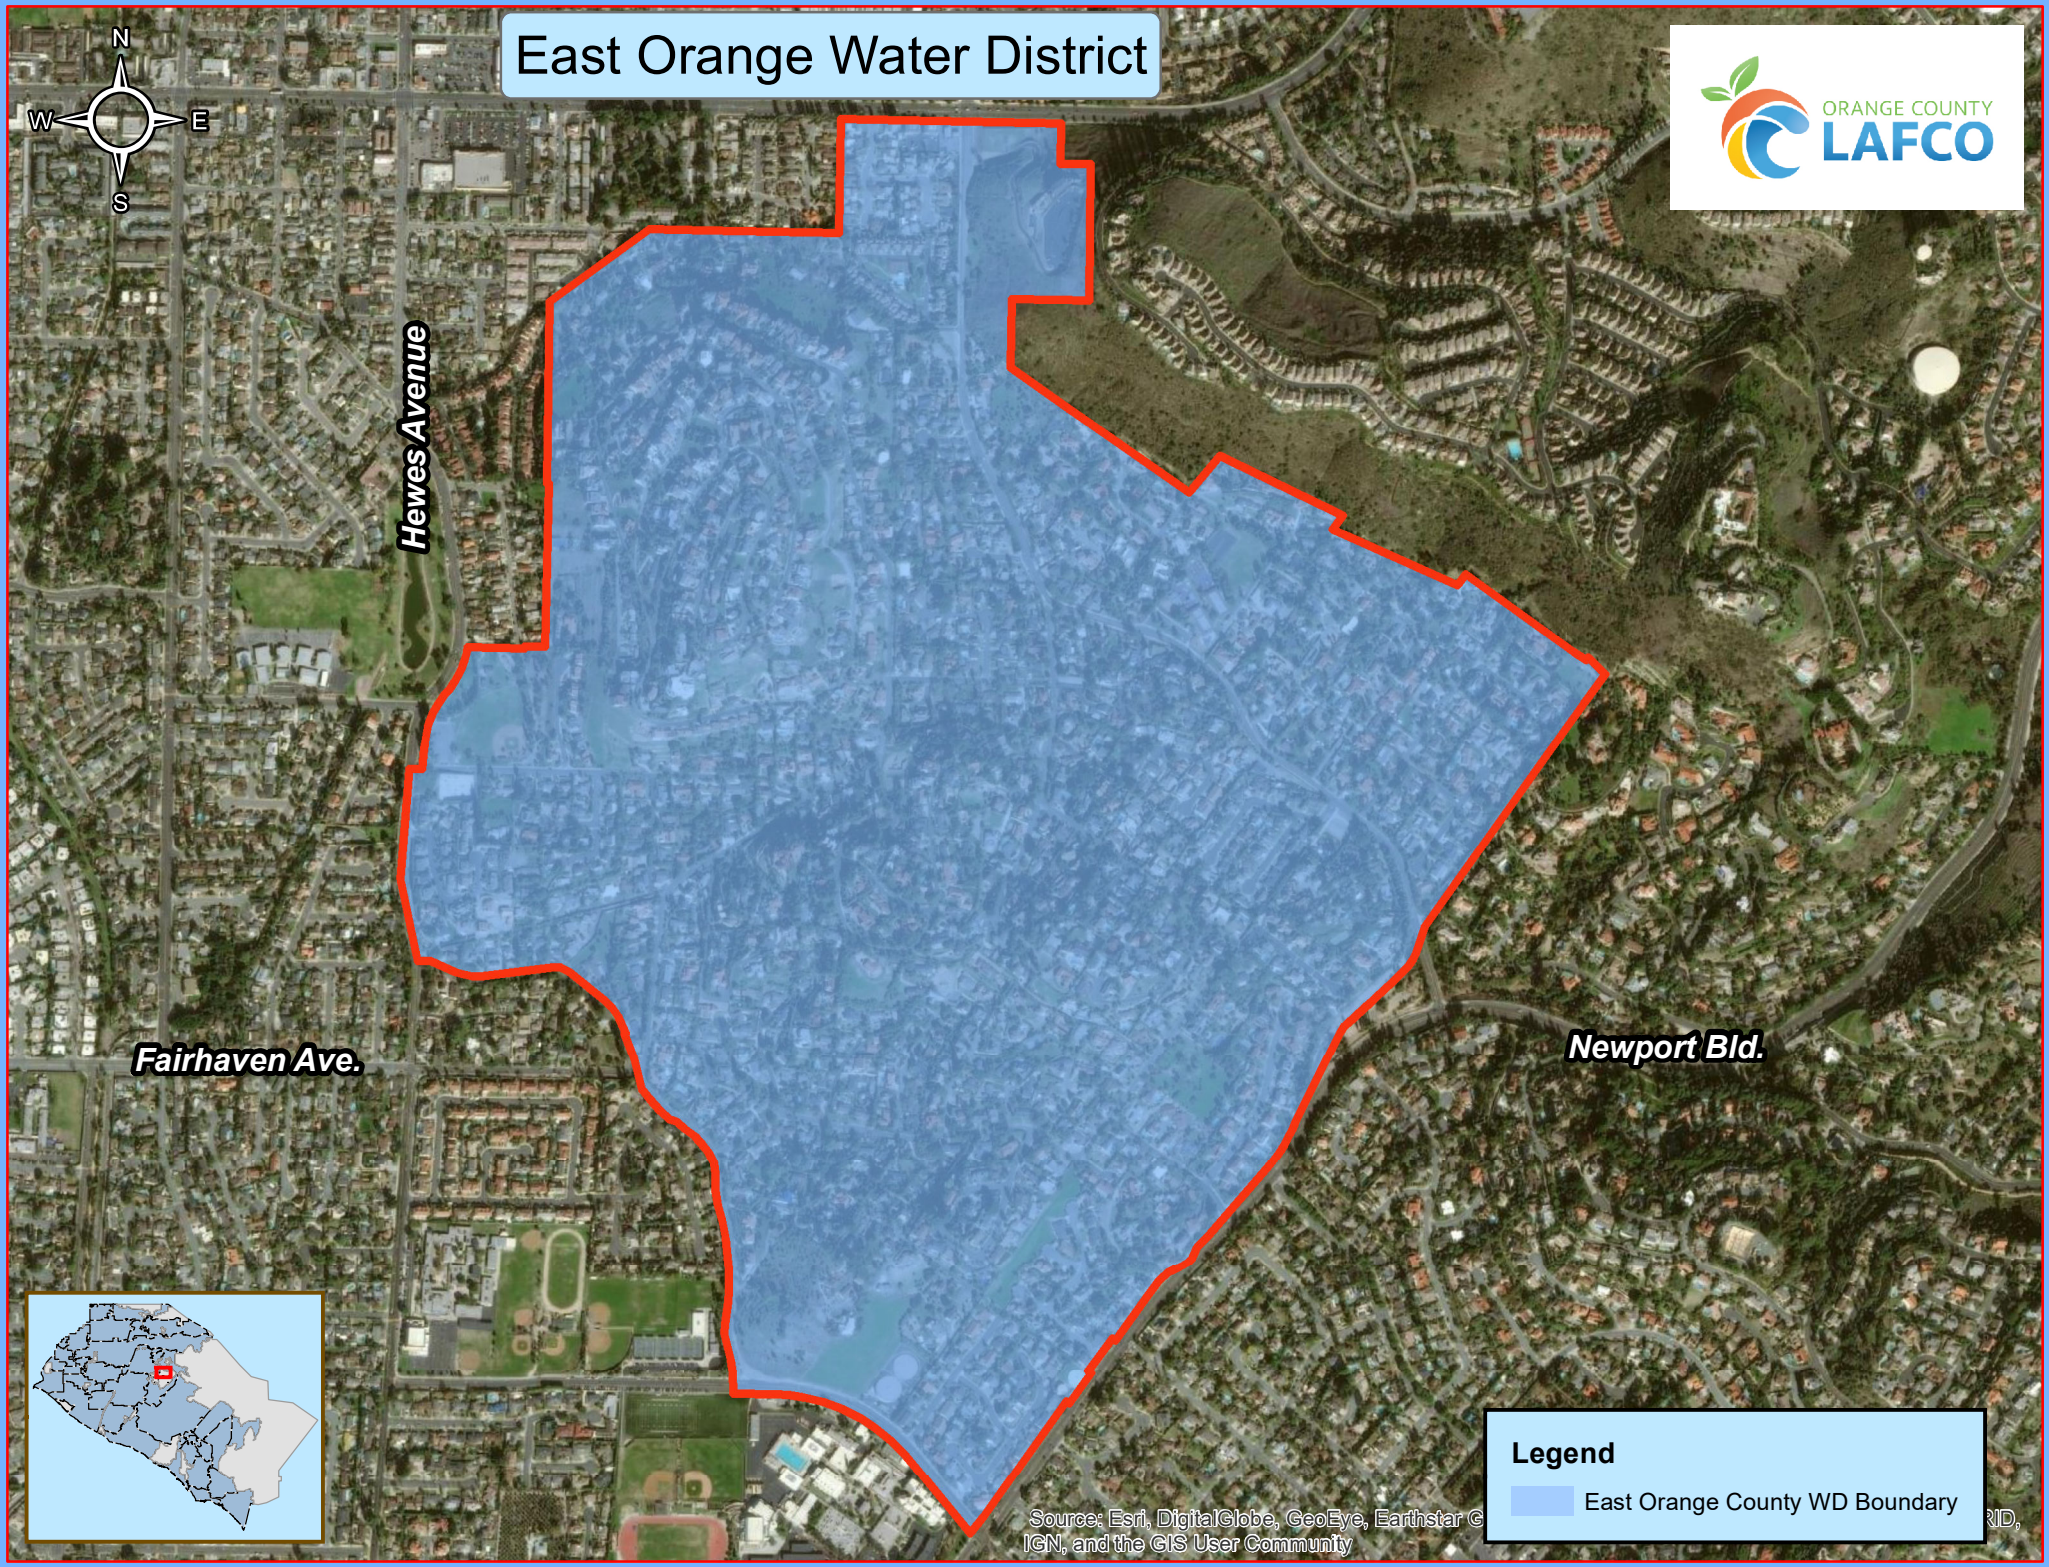

# East Orange Water District

**Hewes Avenue**

**Fairhaven Ave.**

**Newport Blvd.**

**Legend**

- East Orange County WD Boundary

Source: Esri, DigitalGlobe, GeoEye, Earthstar © IGN, and the GIS User Community