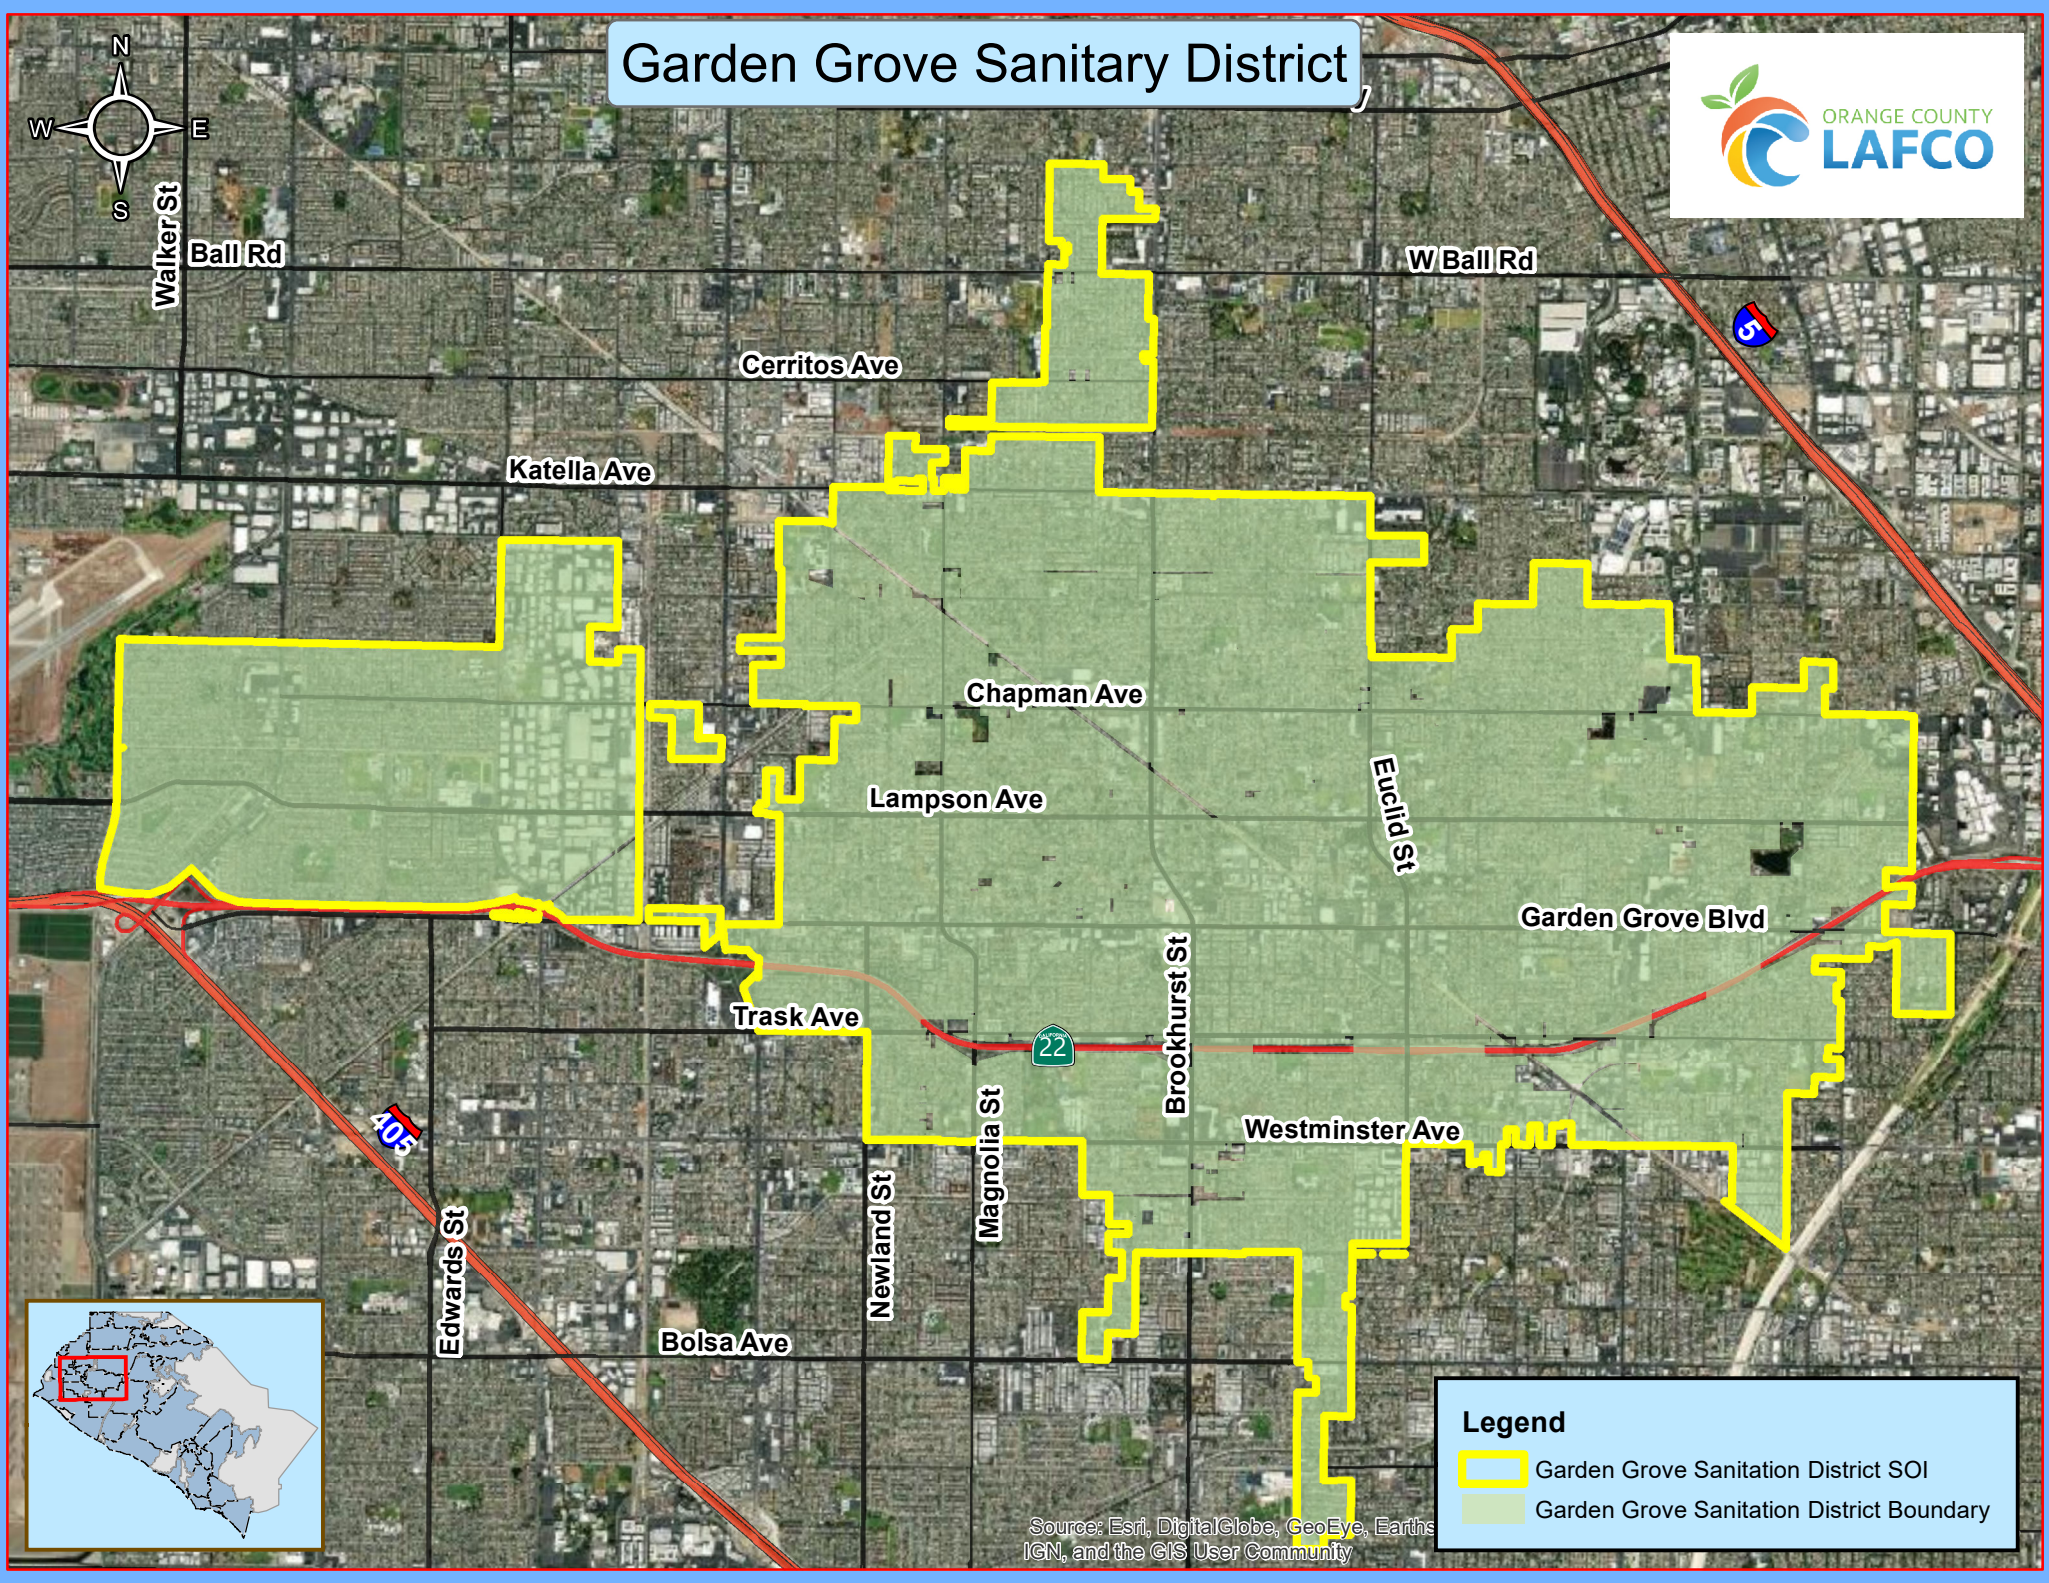

# Garden Grove Sanitary District

**Legend**

-  Garden Grove Sanitation District SOI
-  Garden Grove Sanitation District Boundary

Source: Esri, DigitalGlobe, GeoEye, Earthstar, IGN, and the GIS User Community