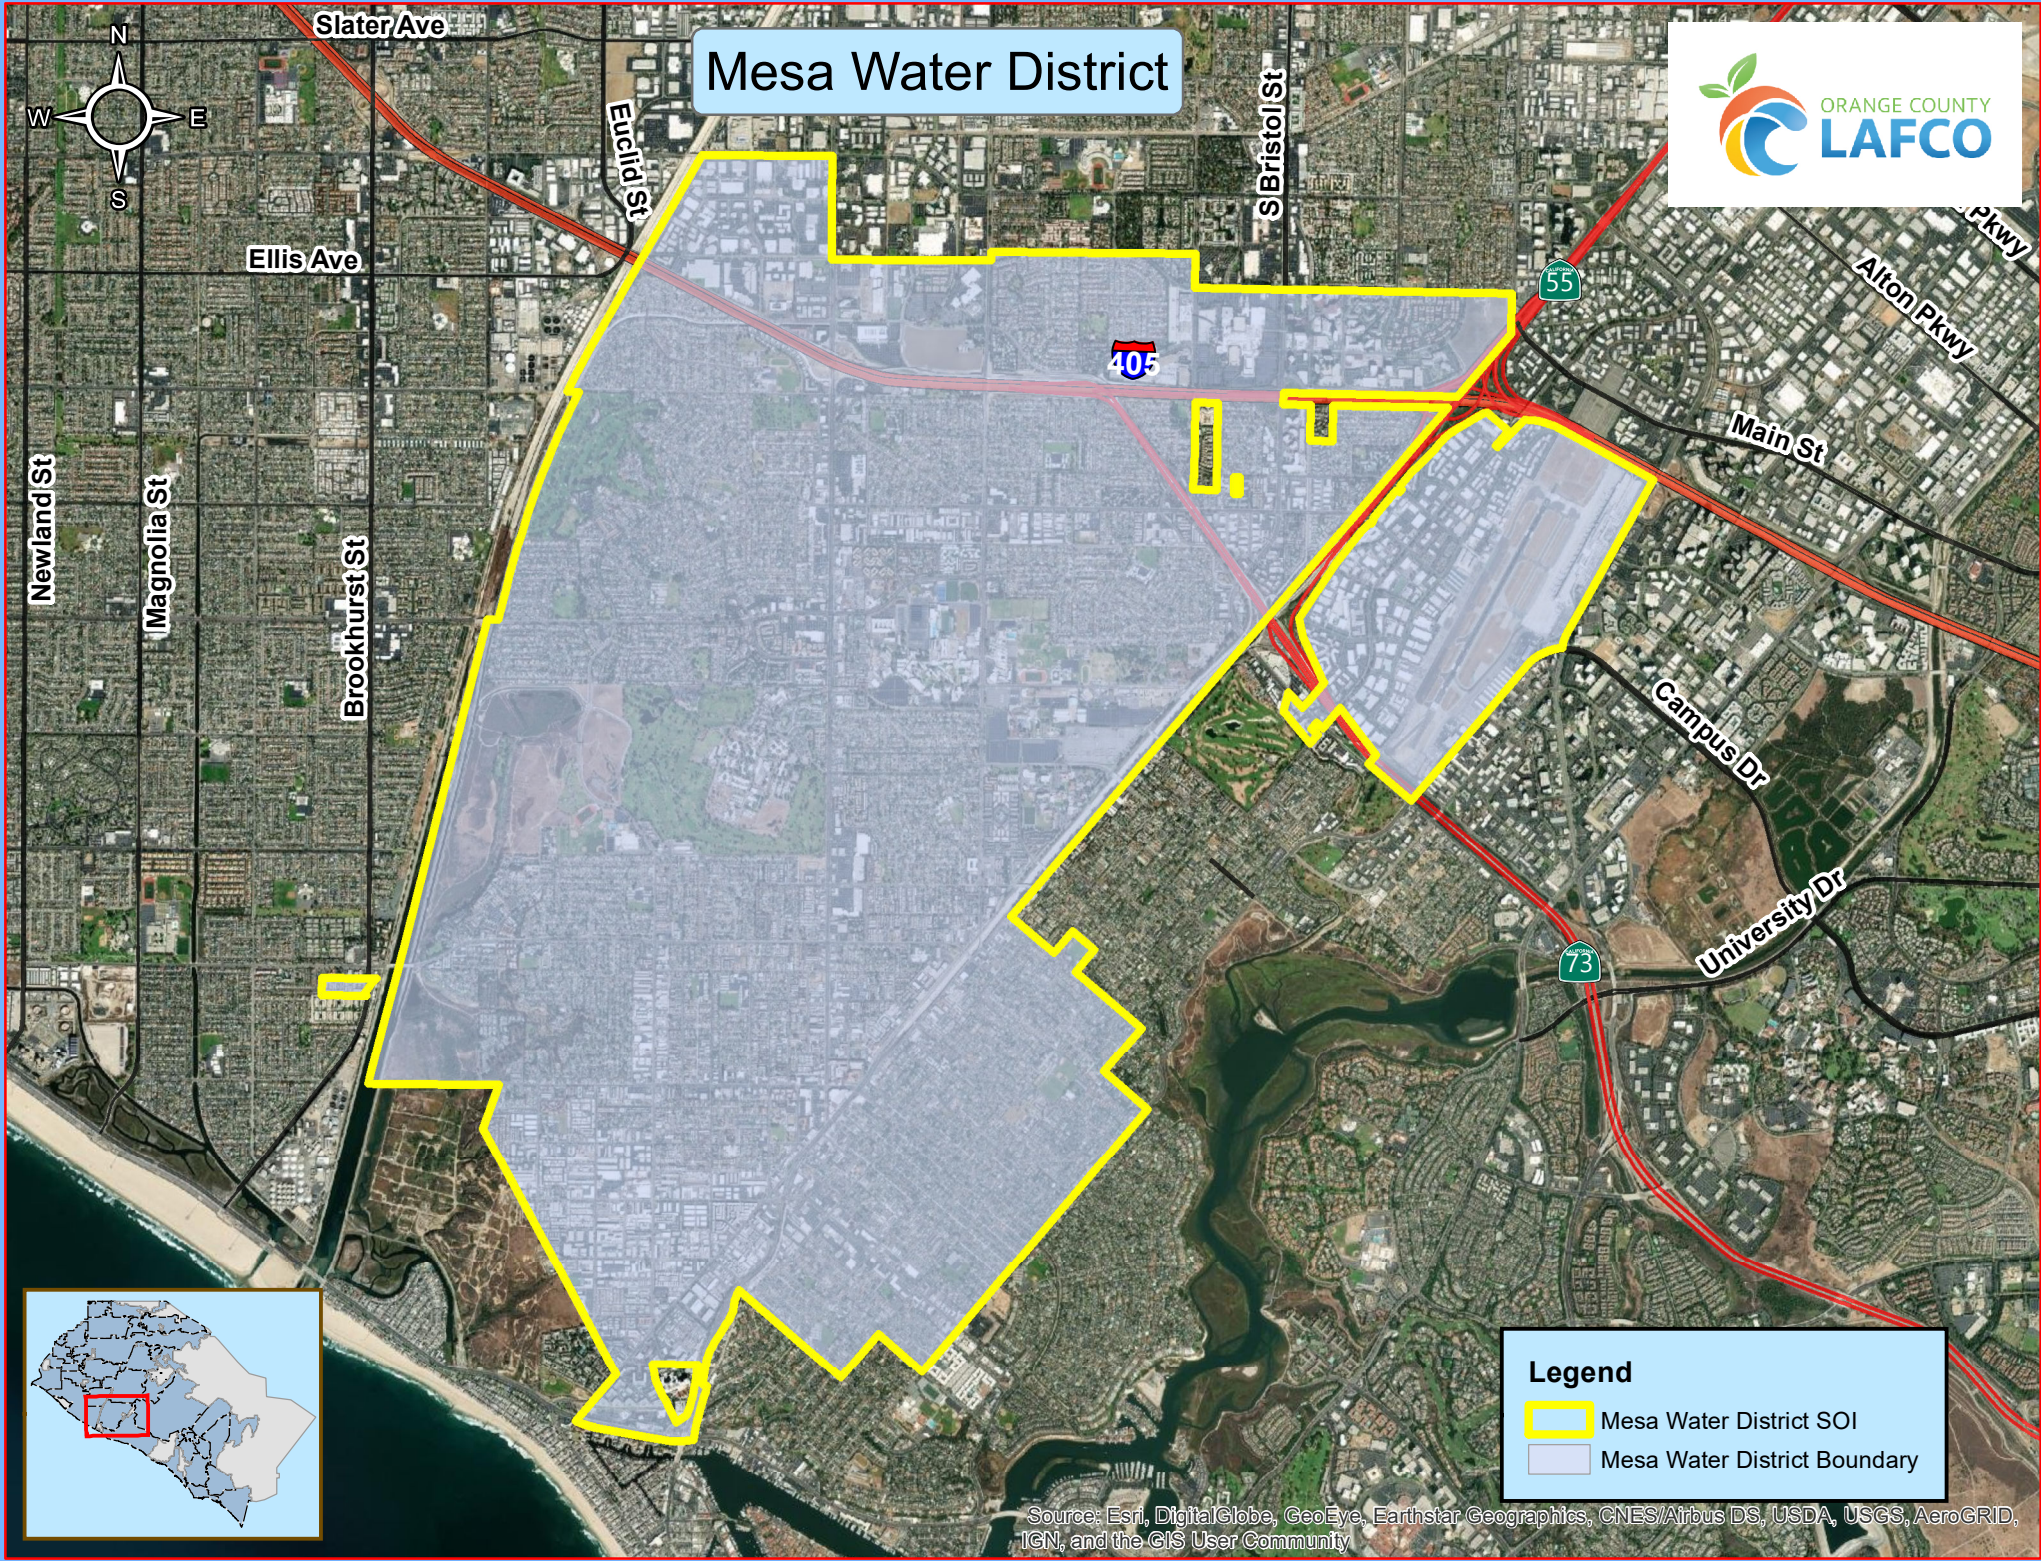

# Mesa Water District

**Legend**

- Mesa Water District SOI
- Mesa Water District Boundary

Source: Esri, DigitalGlobe, GeoEye, Earthstar Geographics, CNES/Airbus DS, USDA, USGS, AeroGRID, IGN, and the GIS User Community