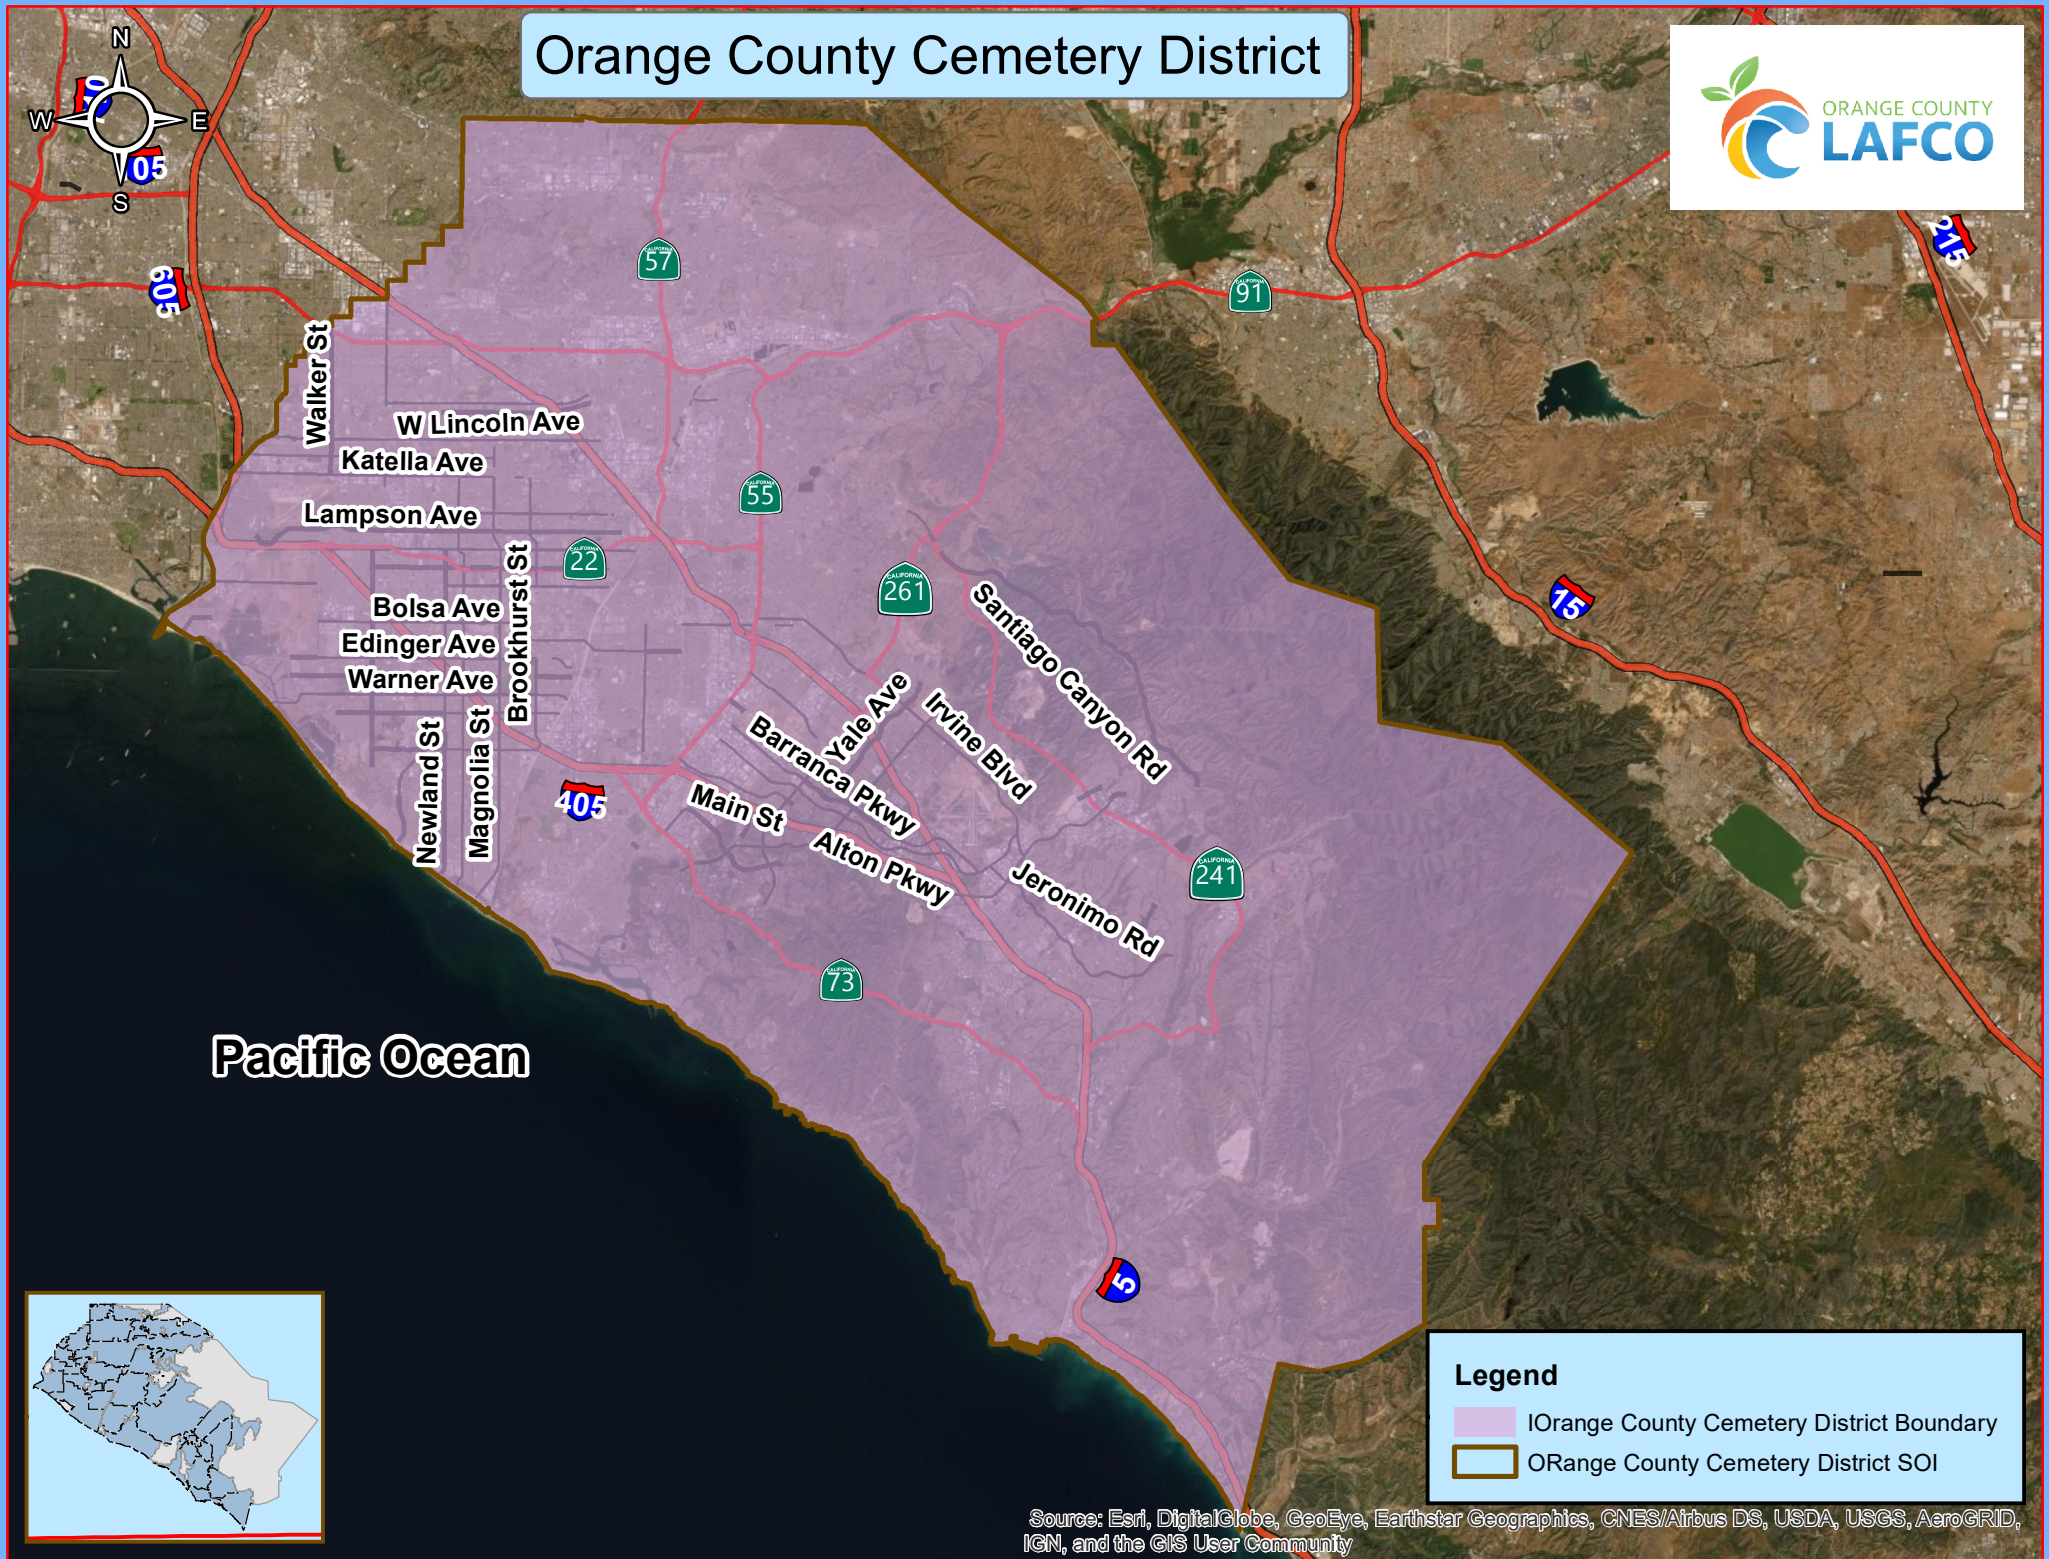

Orange County Cemetery District

Legend

- Orange County Cemetery District Boundary
- Orange County Cemetery District SOI

Source: Esri, DigitalGlobe, GeoEye, Earthstar Geographics, CNES/Airbus DS, USDA, USGS, AeroGRID, IGN, and the GIS User Community