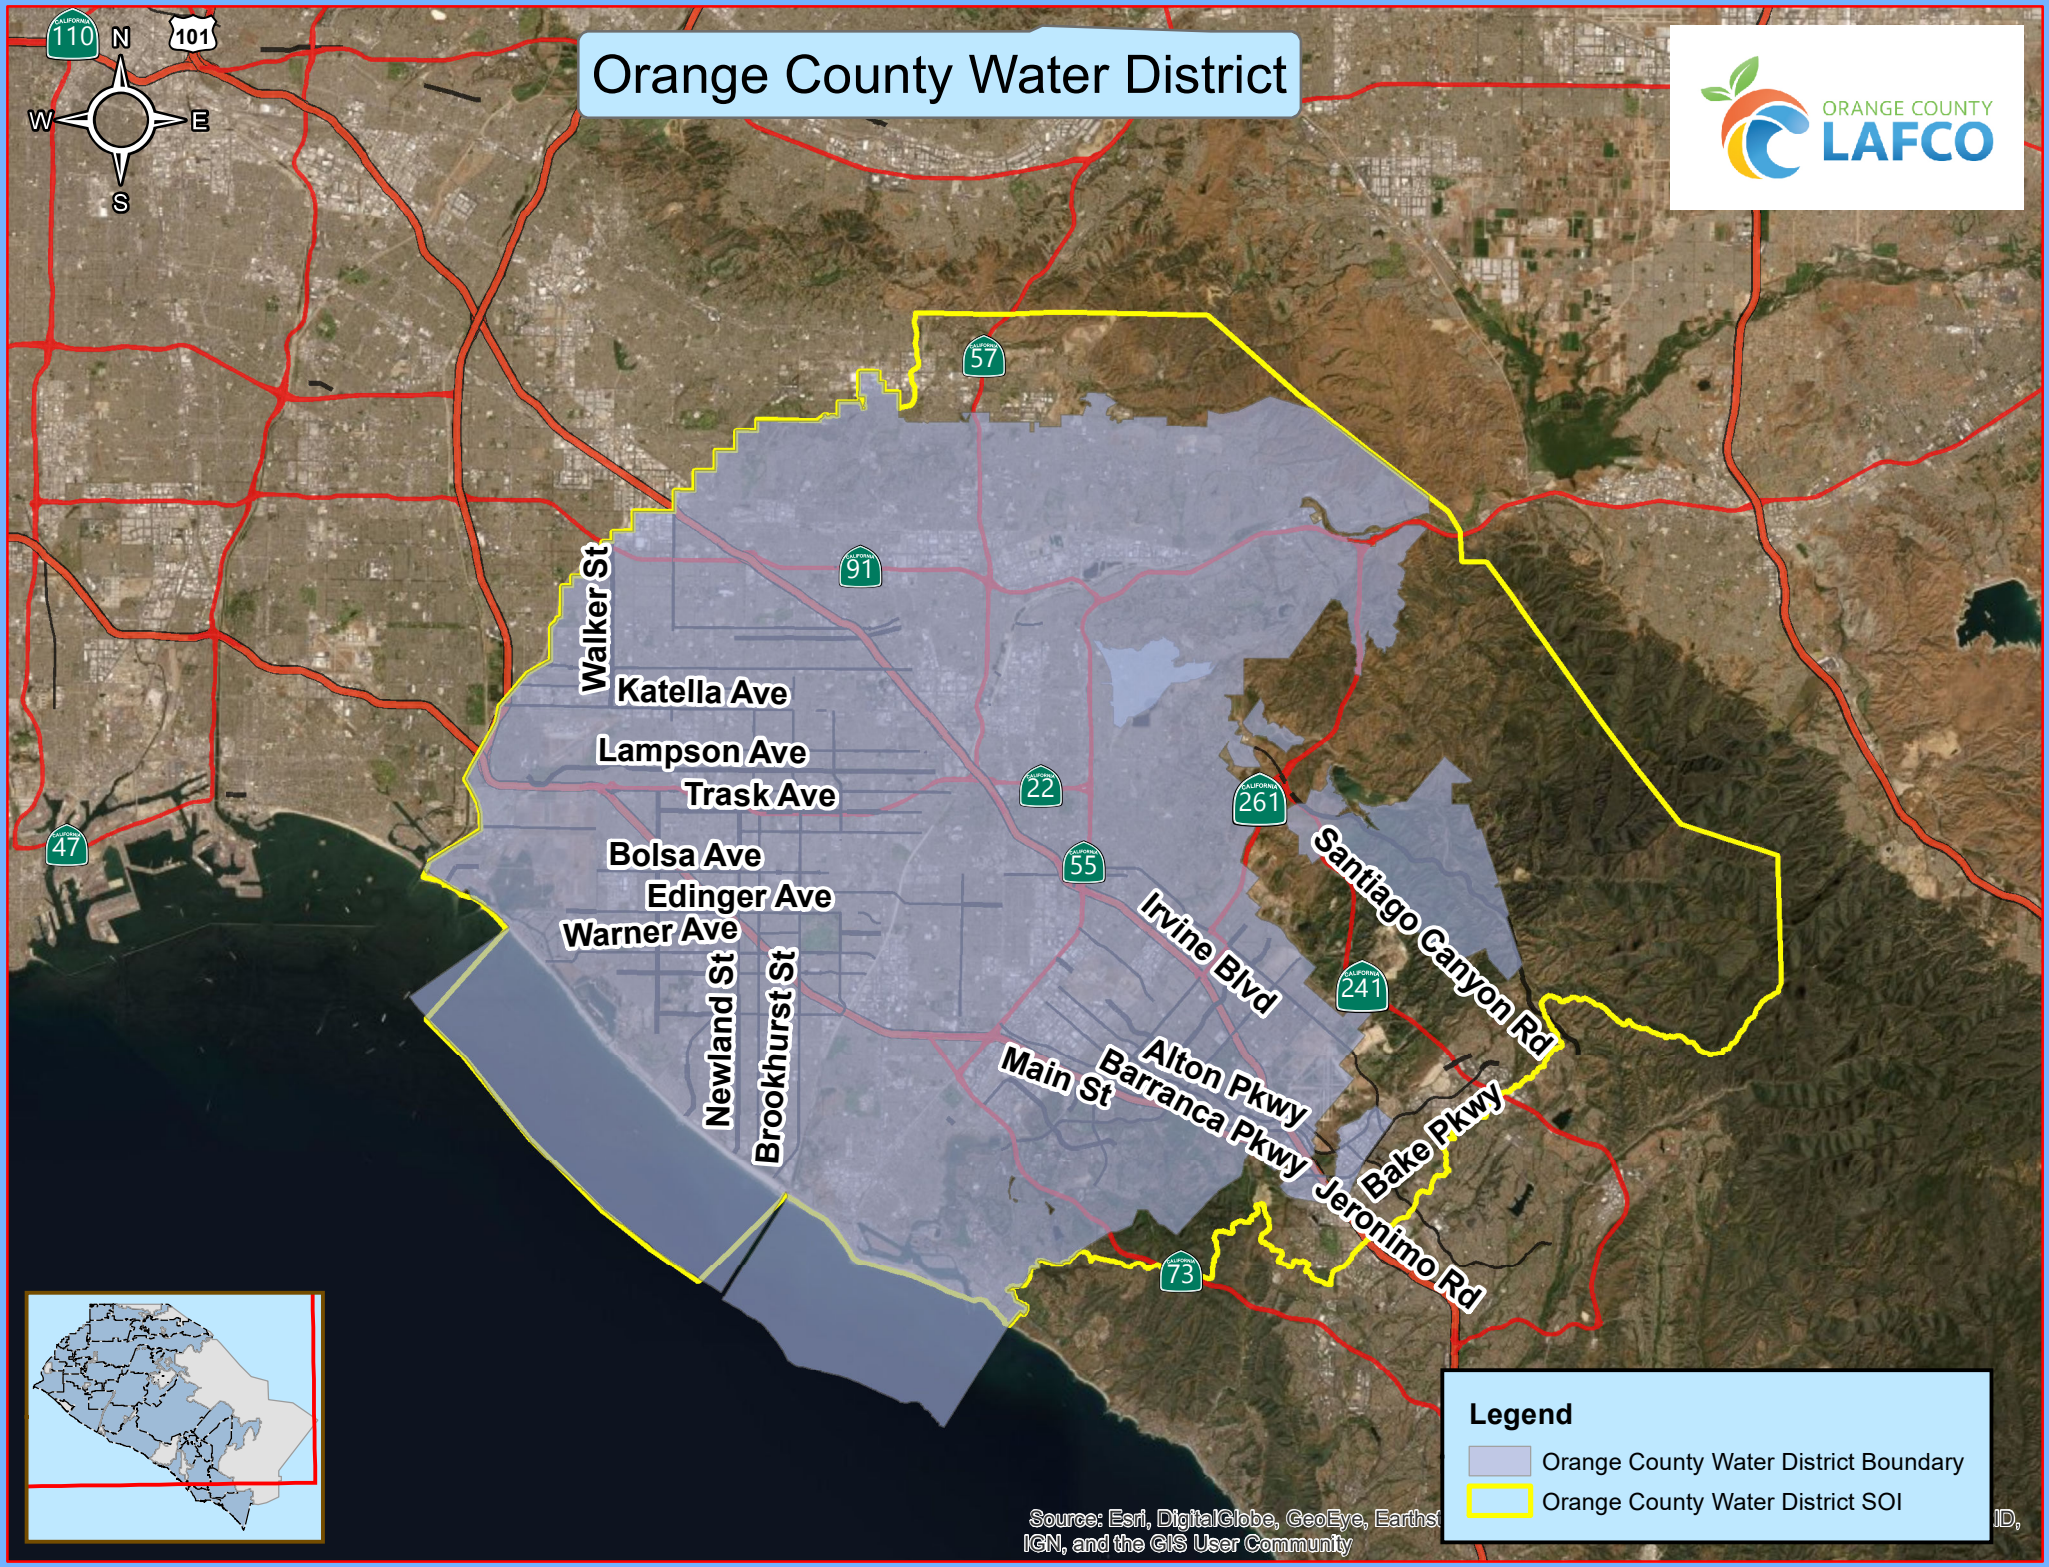

# Orange County Water District

**Legend**

- Orange County Water District Boundary
- Orange County Water District SOI

Source: Esri, DigitalGlobe, GeoEye, Earthstar, IGN, and the GIS User Community

ID,