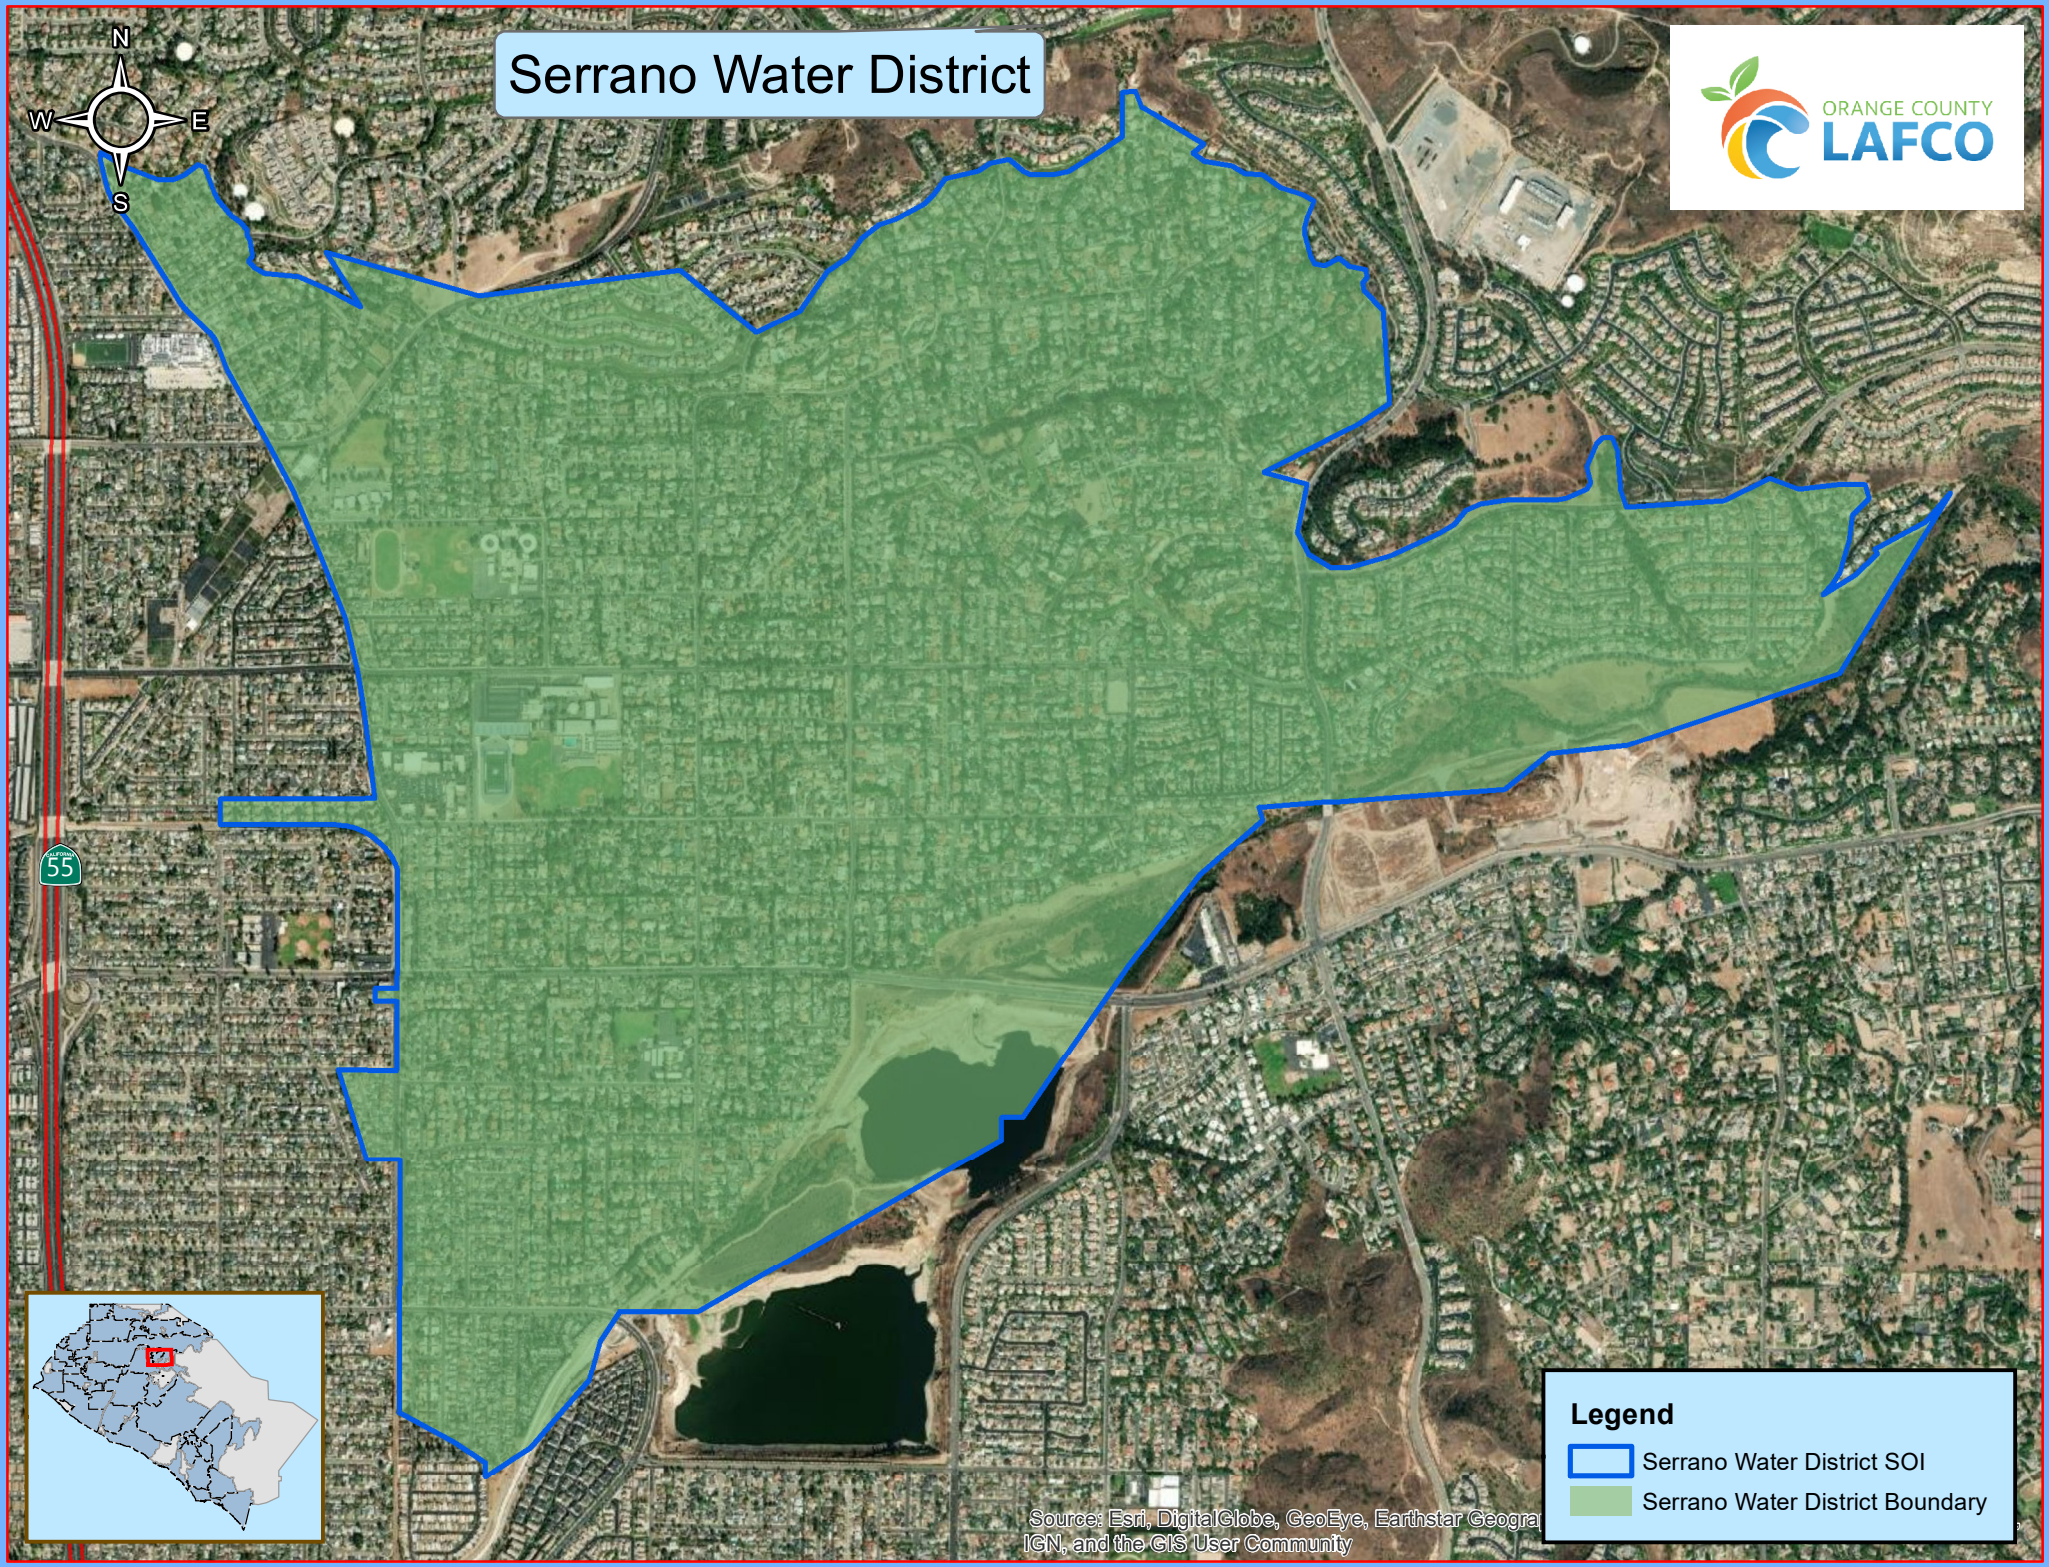

Serrano Water District

55

Legend

-  Serrano Water District SOI
-  Serrano Water District Boundary

Source: Esri, DigitalGlobe, GeoEye, Earthstar Geogra
IGN, and the GIS User Community