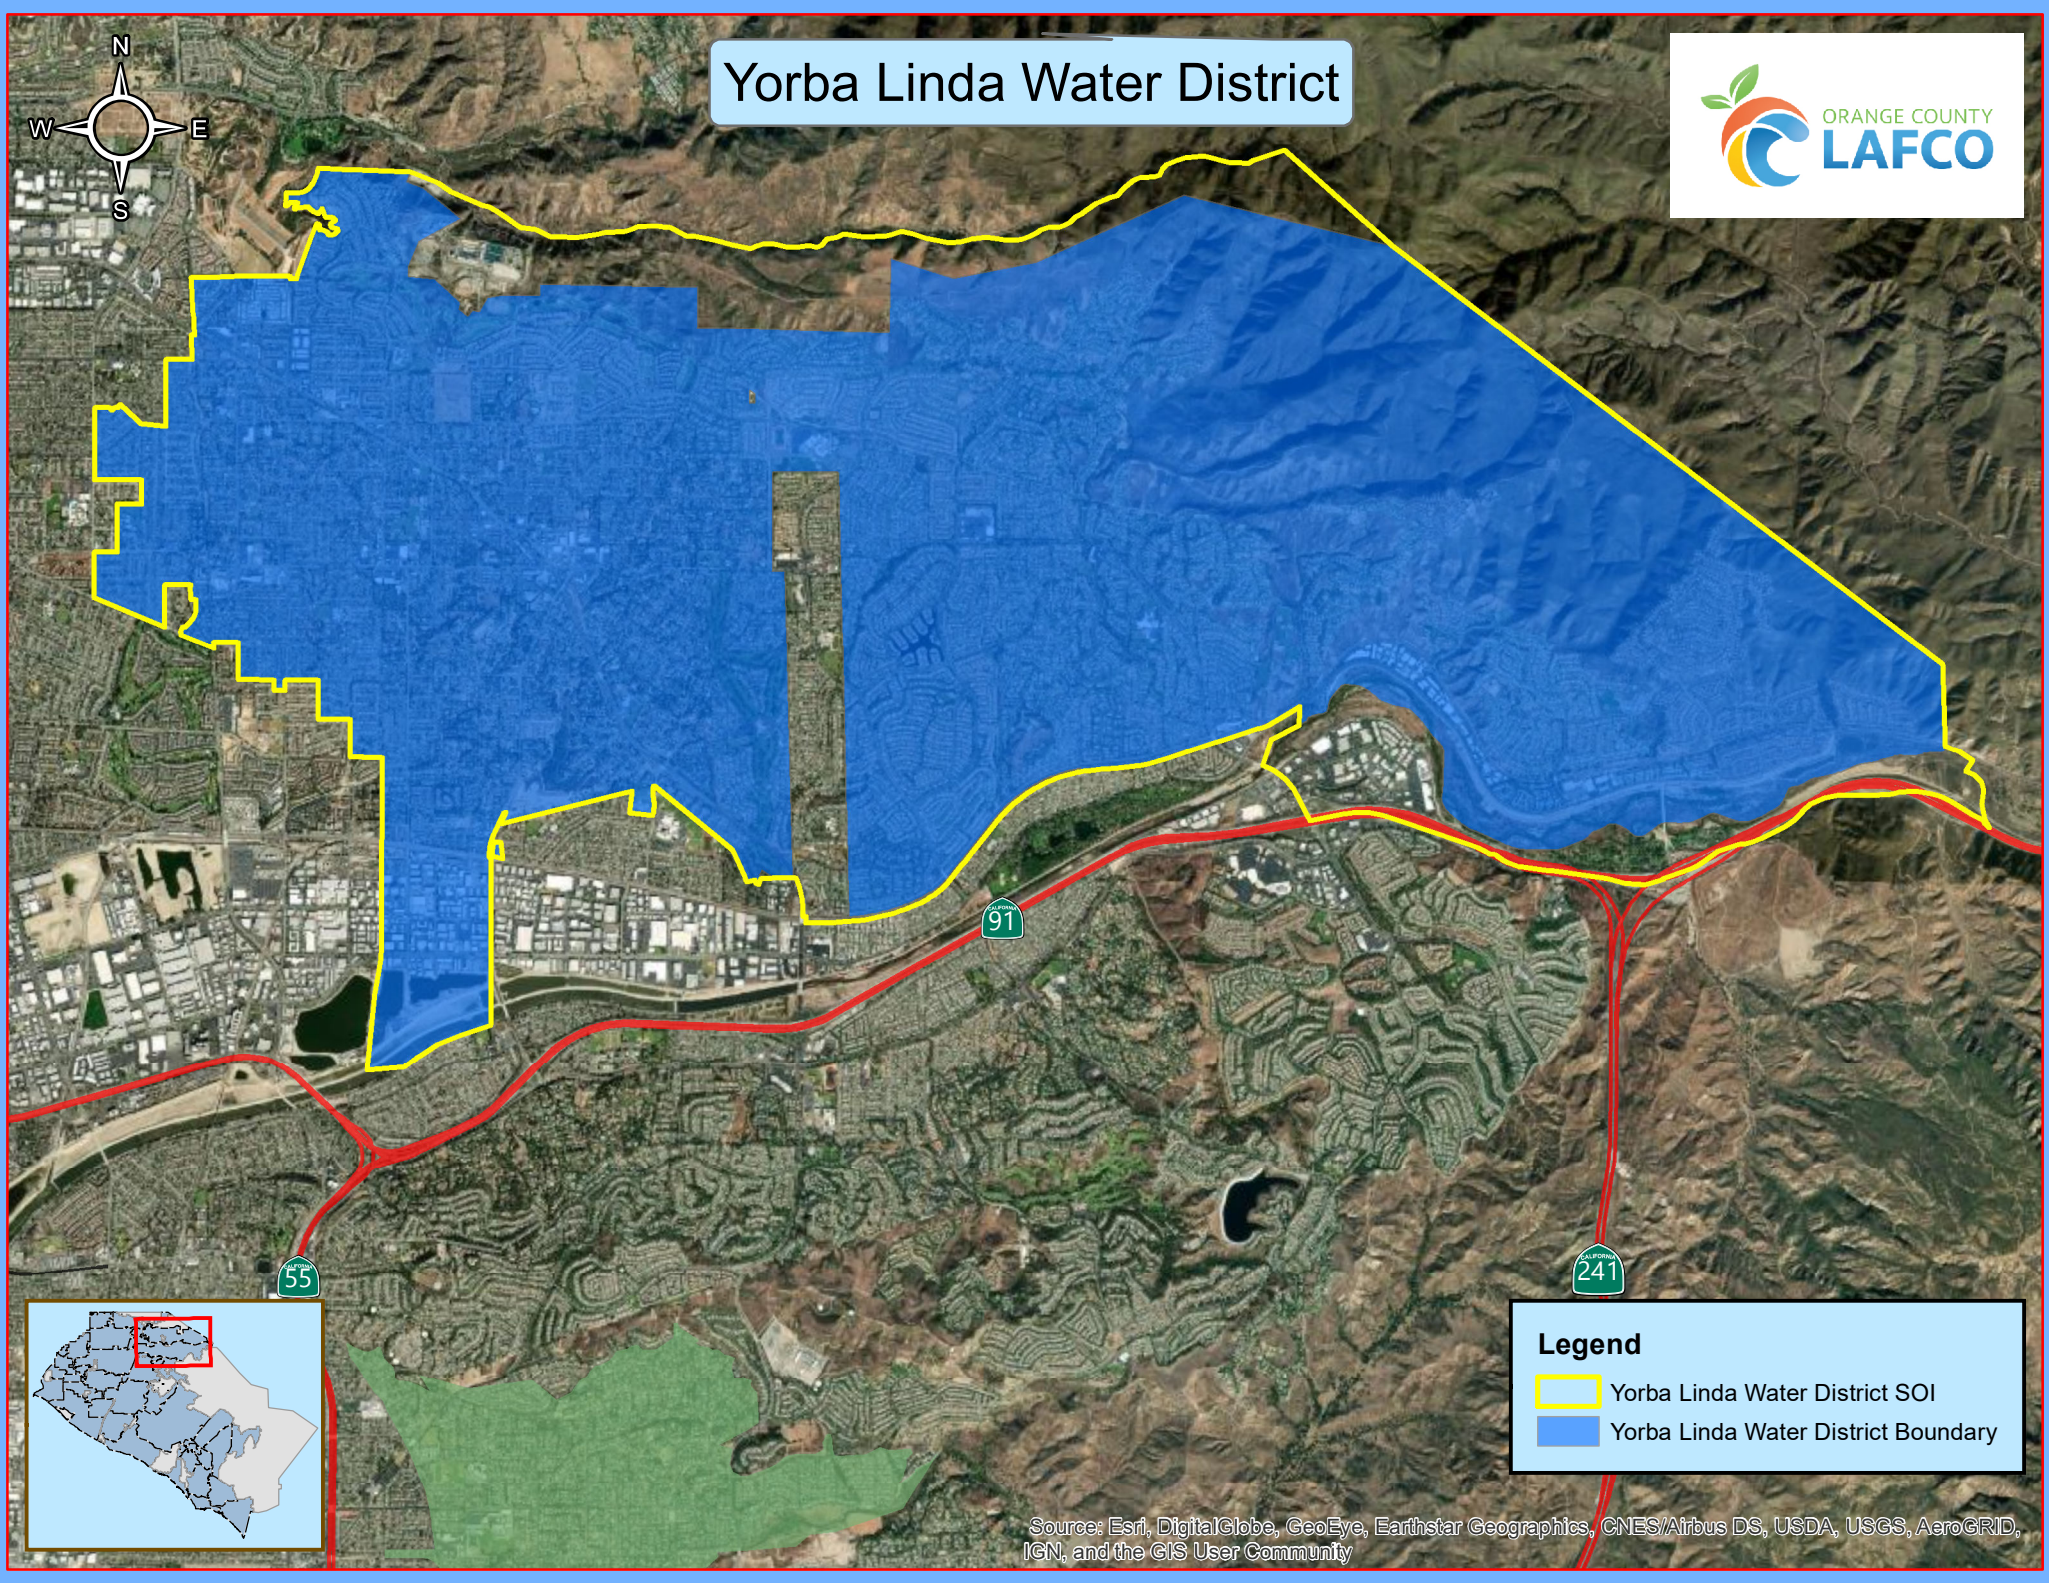

Yorba Linda Water District

Legend

-  Yorba Linda Water District SOI
-  Yorba Linda Water District Boundary

Source: Esri, DigitalGlobe, GeoEye, Earthstar Geographics, CNES/Airbus DS, USDA, USGS, AeroGRID, IGN, and the GIS User Community