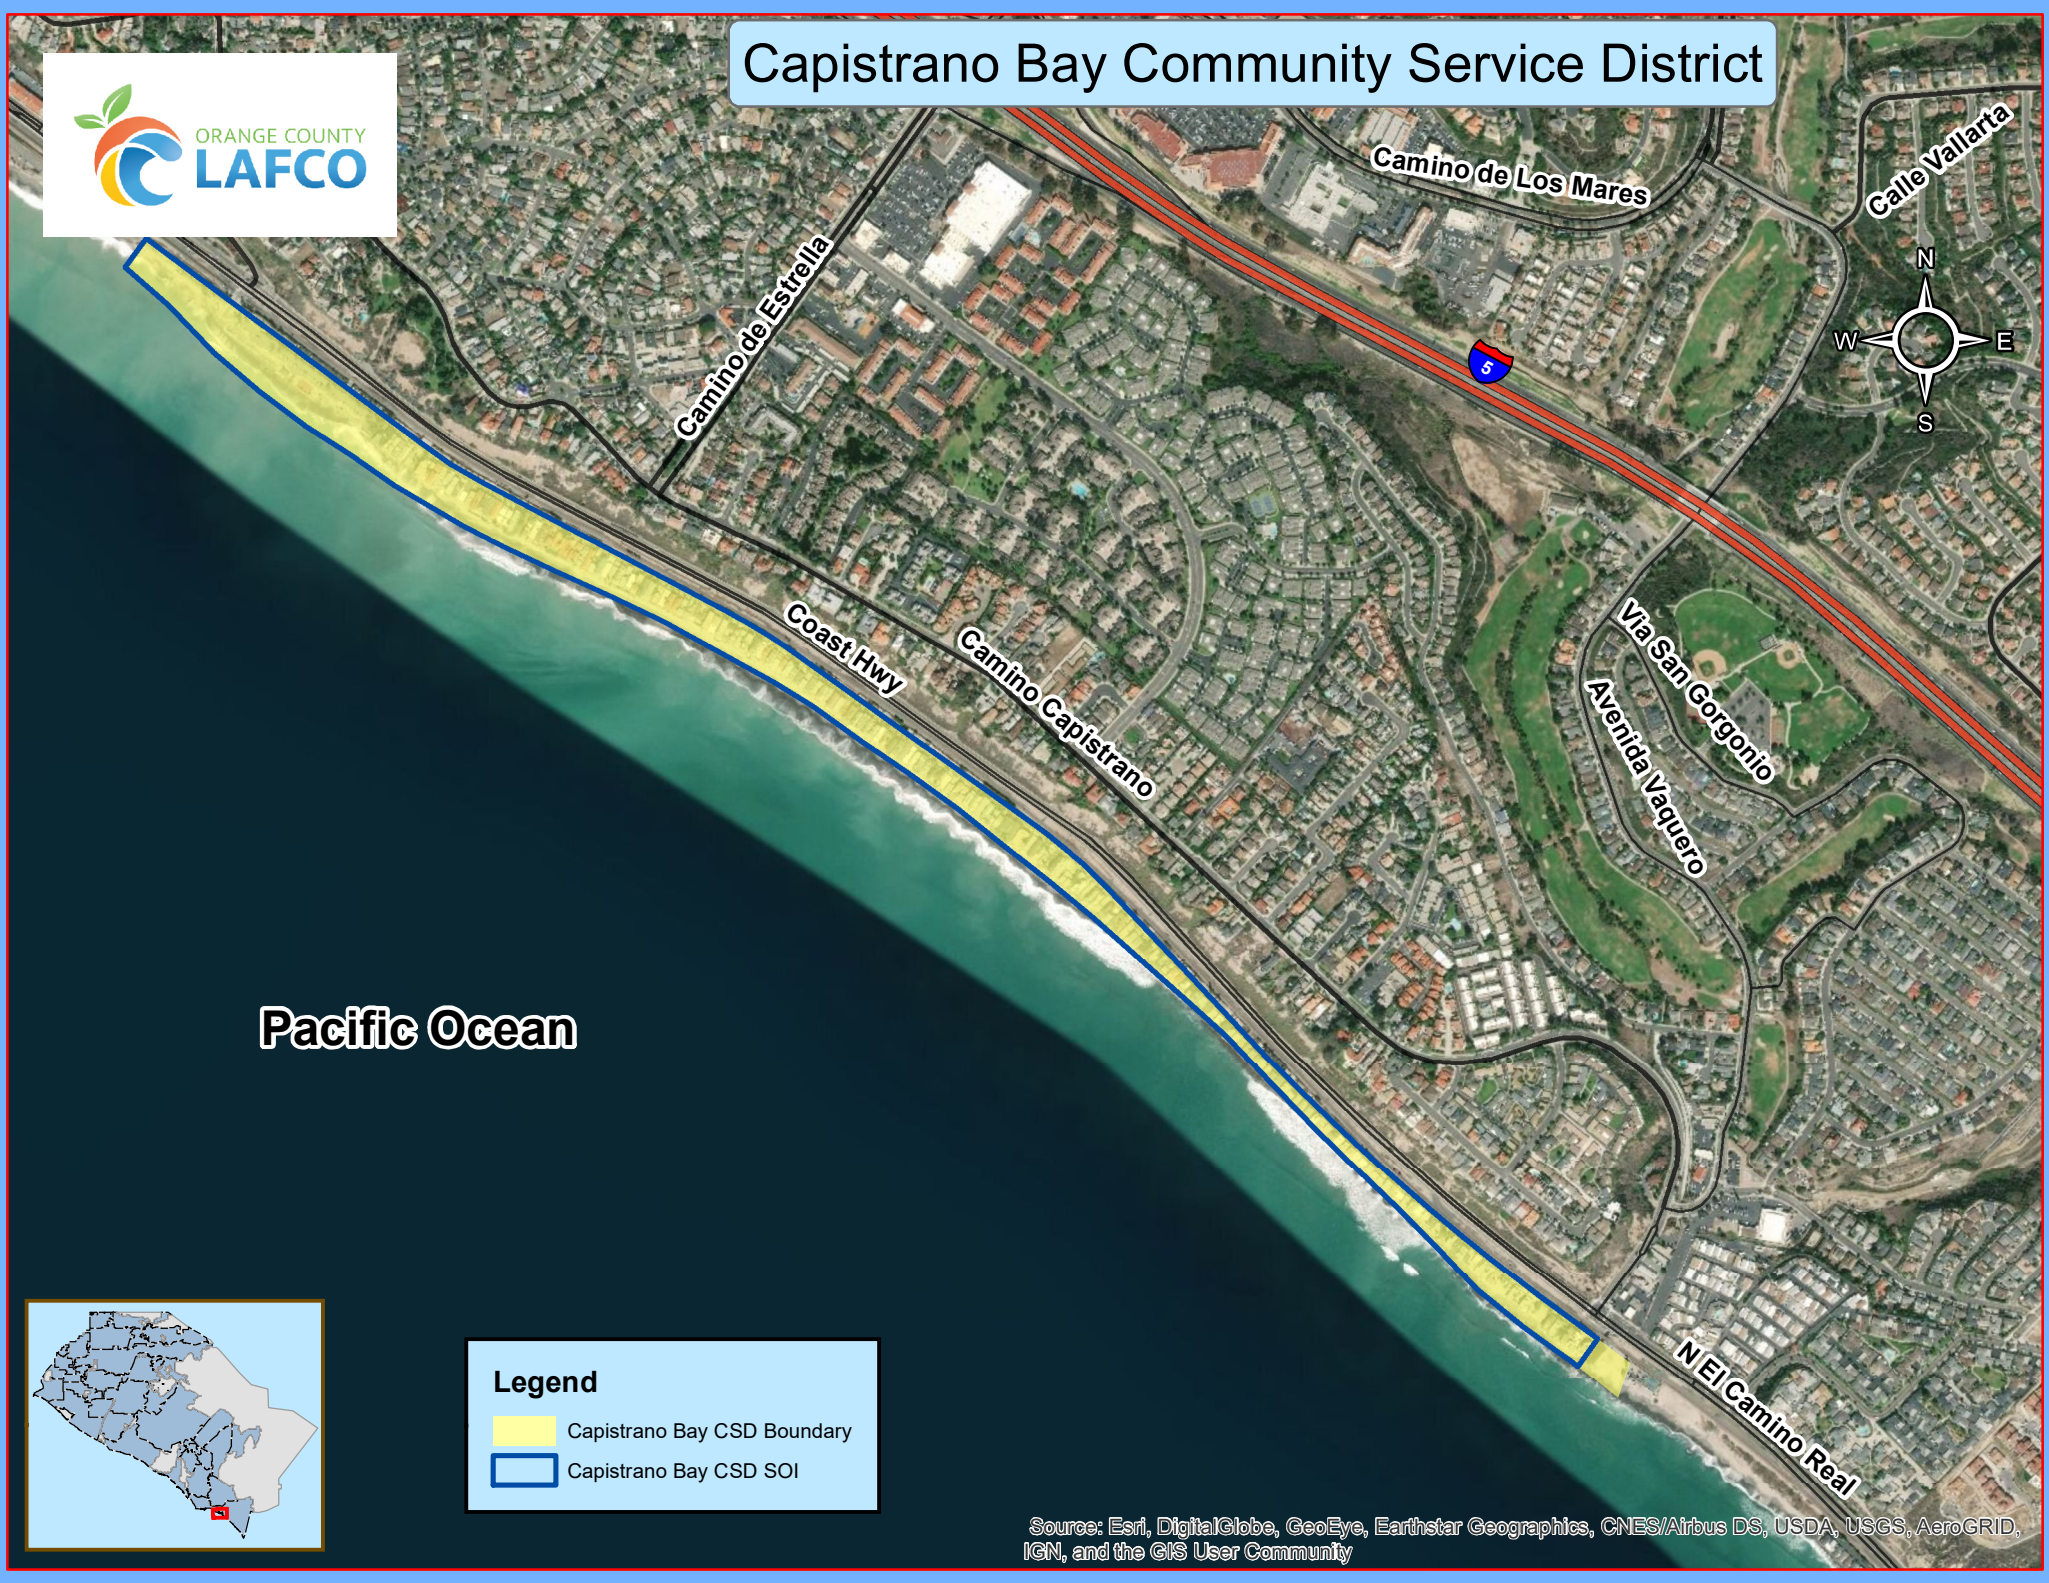

Capistrano Bay Community Service District

Pacific Ocean

Legend

- Capistrano Bay CSD Boundary
- Capistrano Bay CSD SOI

Source: Esri, DigitalGlobe, GeoEye, Earthstar Geographics, CNES/Airbus DS, USDA, USGS, AeroGRID, IGN, and the GIS User Community