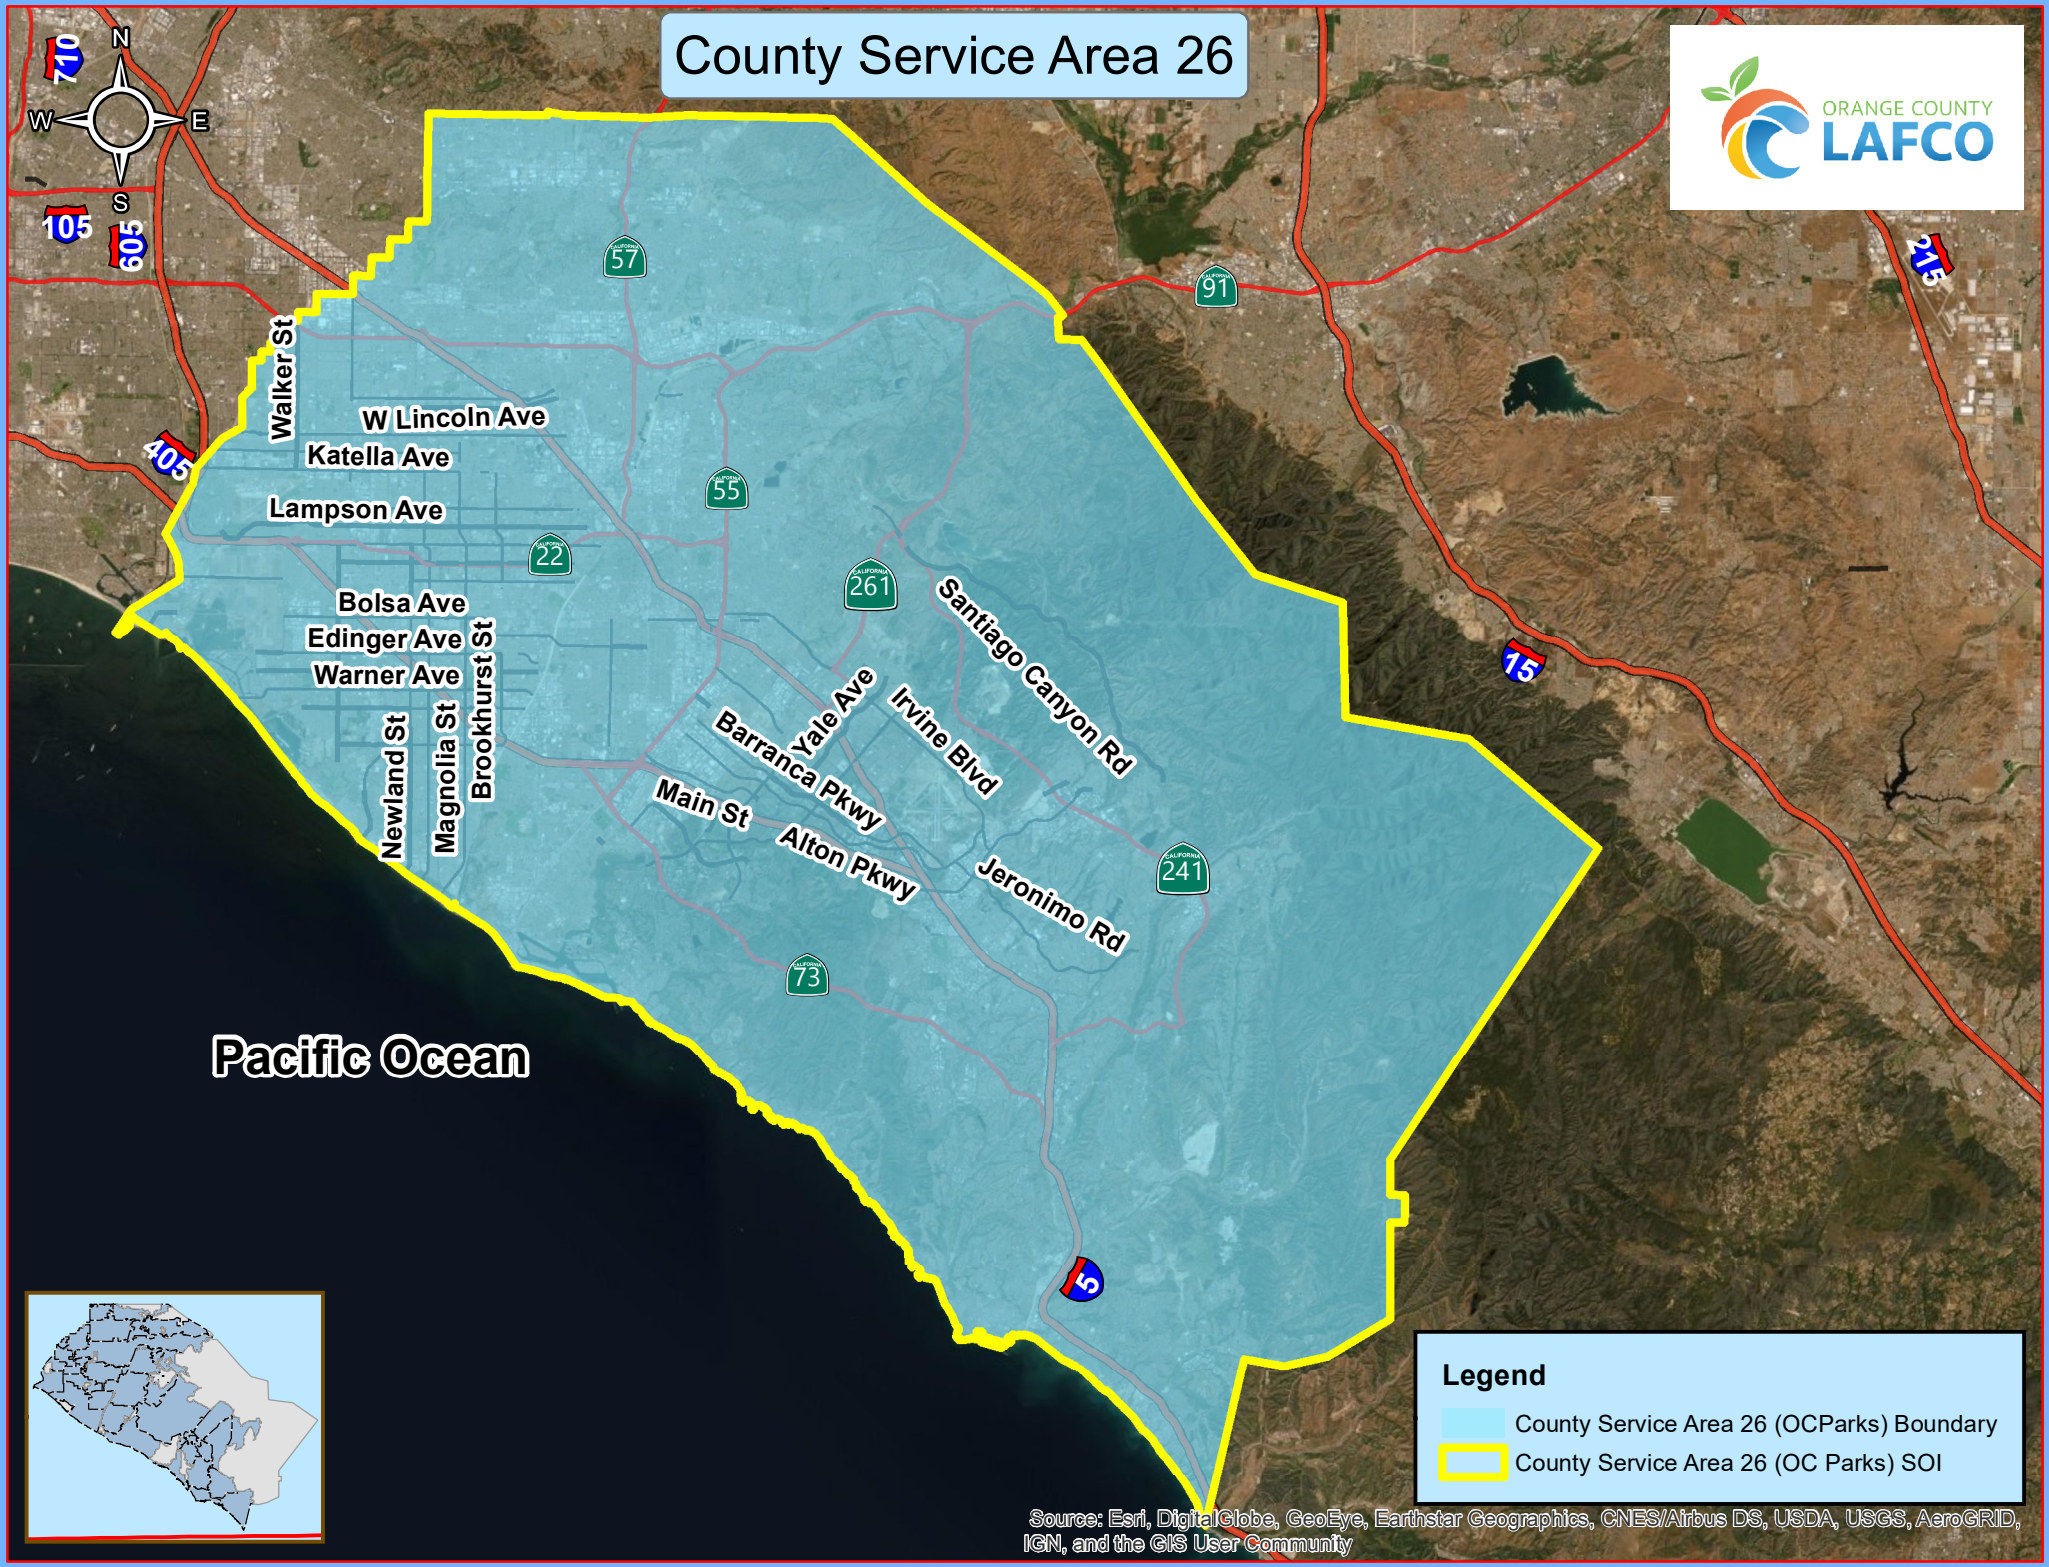

County Service Area 26

Pacific Ocean

Legend

- County Service Area 26 (OCParks) Boundary
- County Service Area 26 (OC Parks) SOI

Source: Esri, DigitalGlobe, GeoEye, Earthstar Geographics, CNES/Airbus DS, USDA, USGS, AeroGRID, IGN, and the GIS User Community