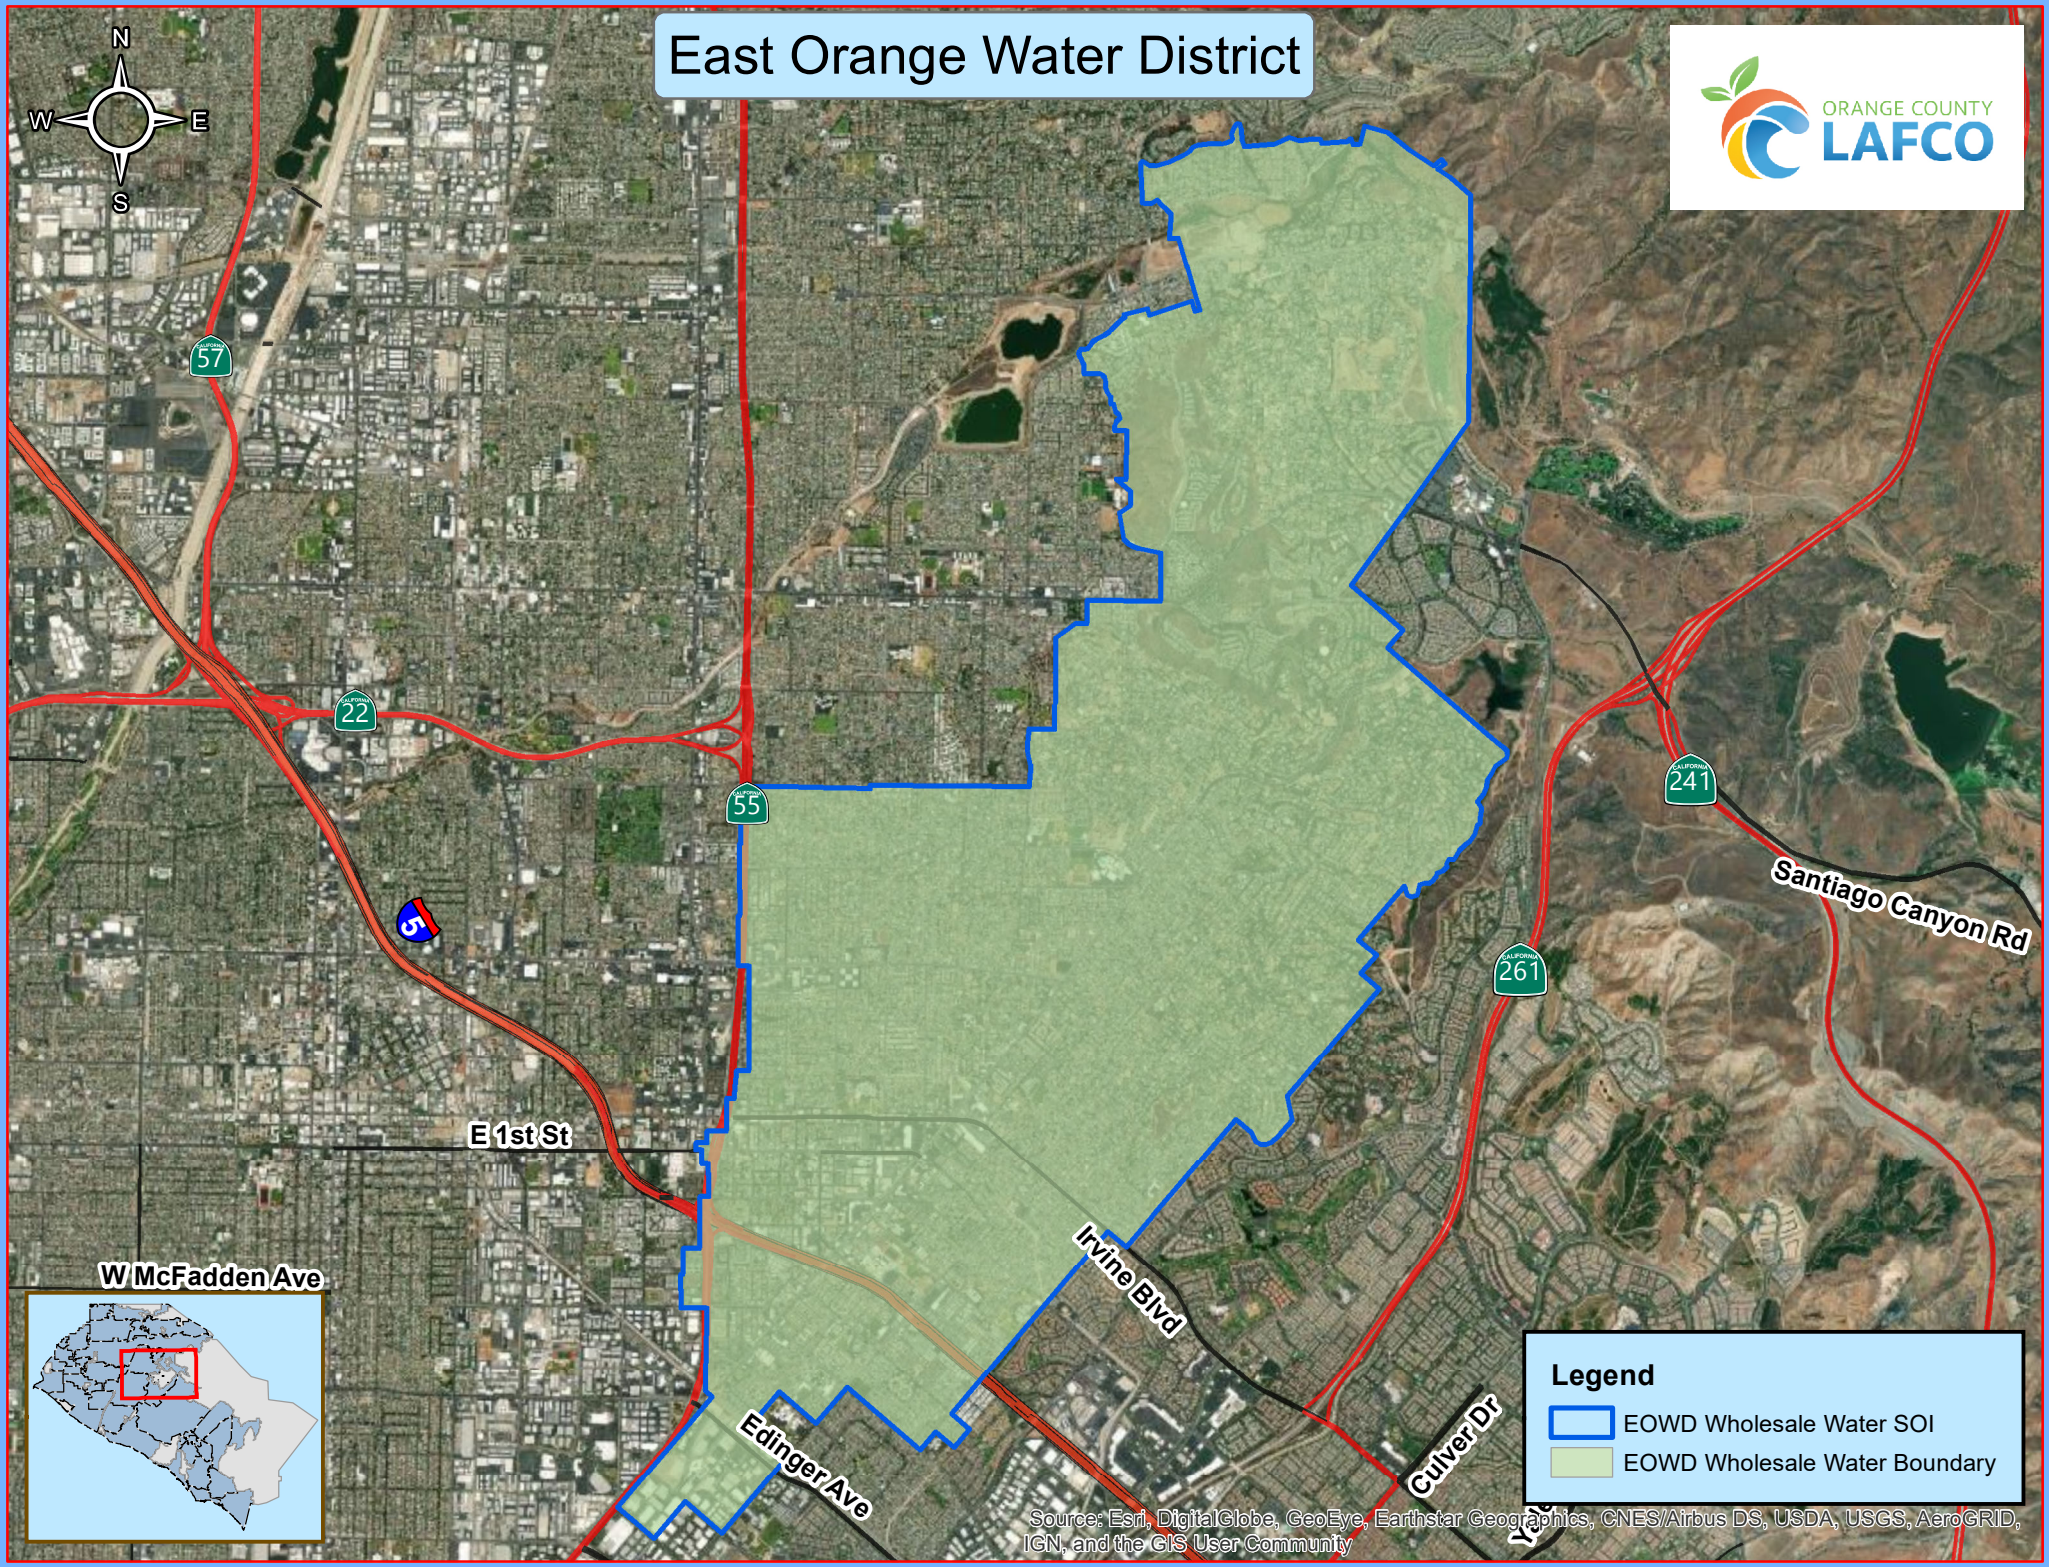

East Orange Water District

Legend

- EOWD Wholesale Water SOI
- EOWD Wholesale Water Boundary

Source: Esri, DigitalGlobe, GeoEye, Earthstar Geographics, CNES/Airbus DS, USDA, USGS, AeroGRID, IGN, and the GIS User Community