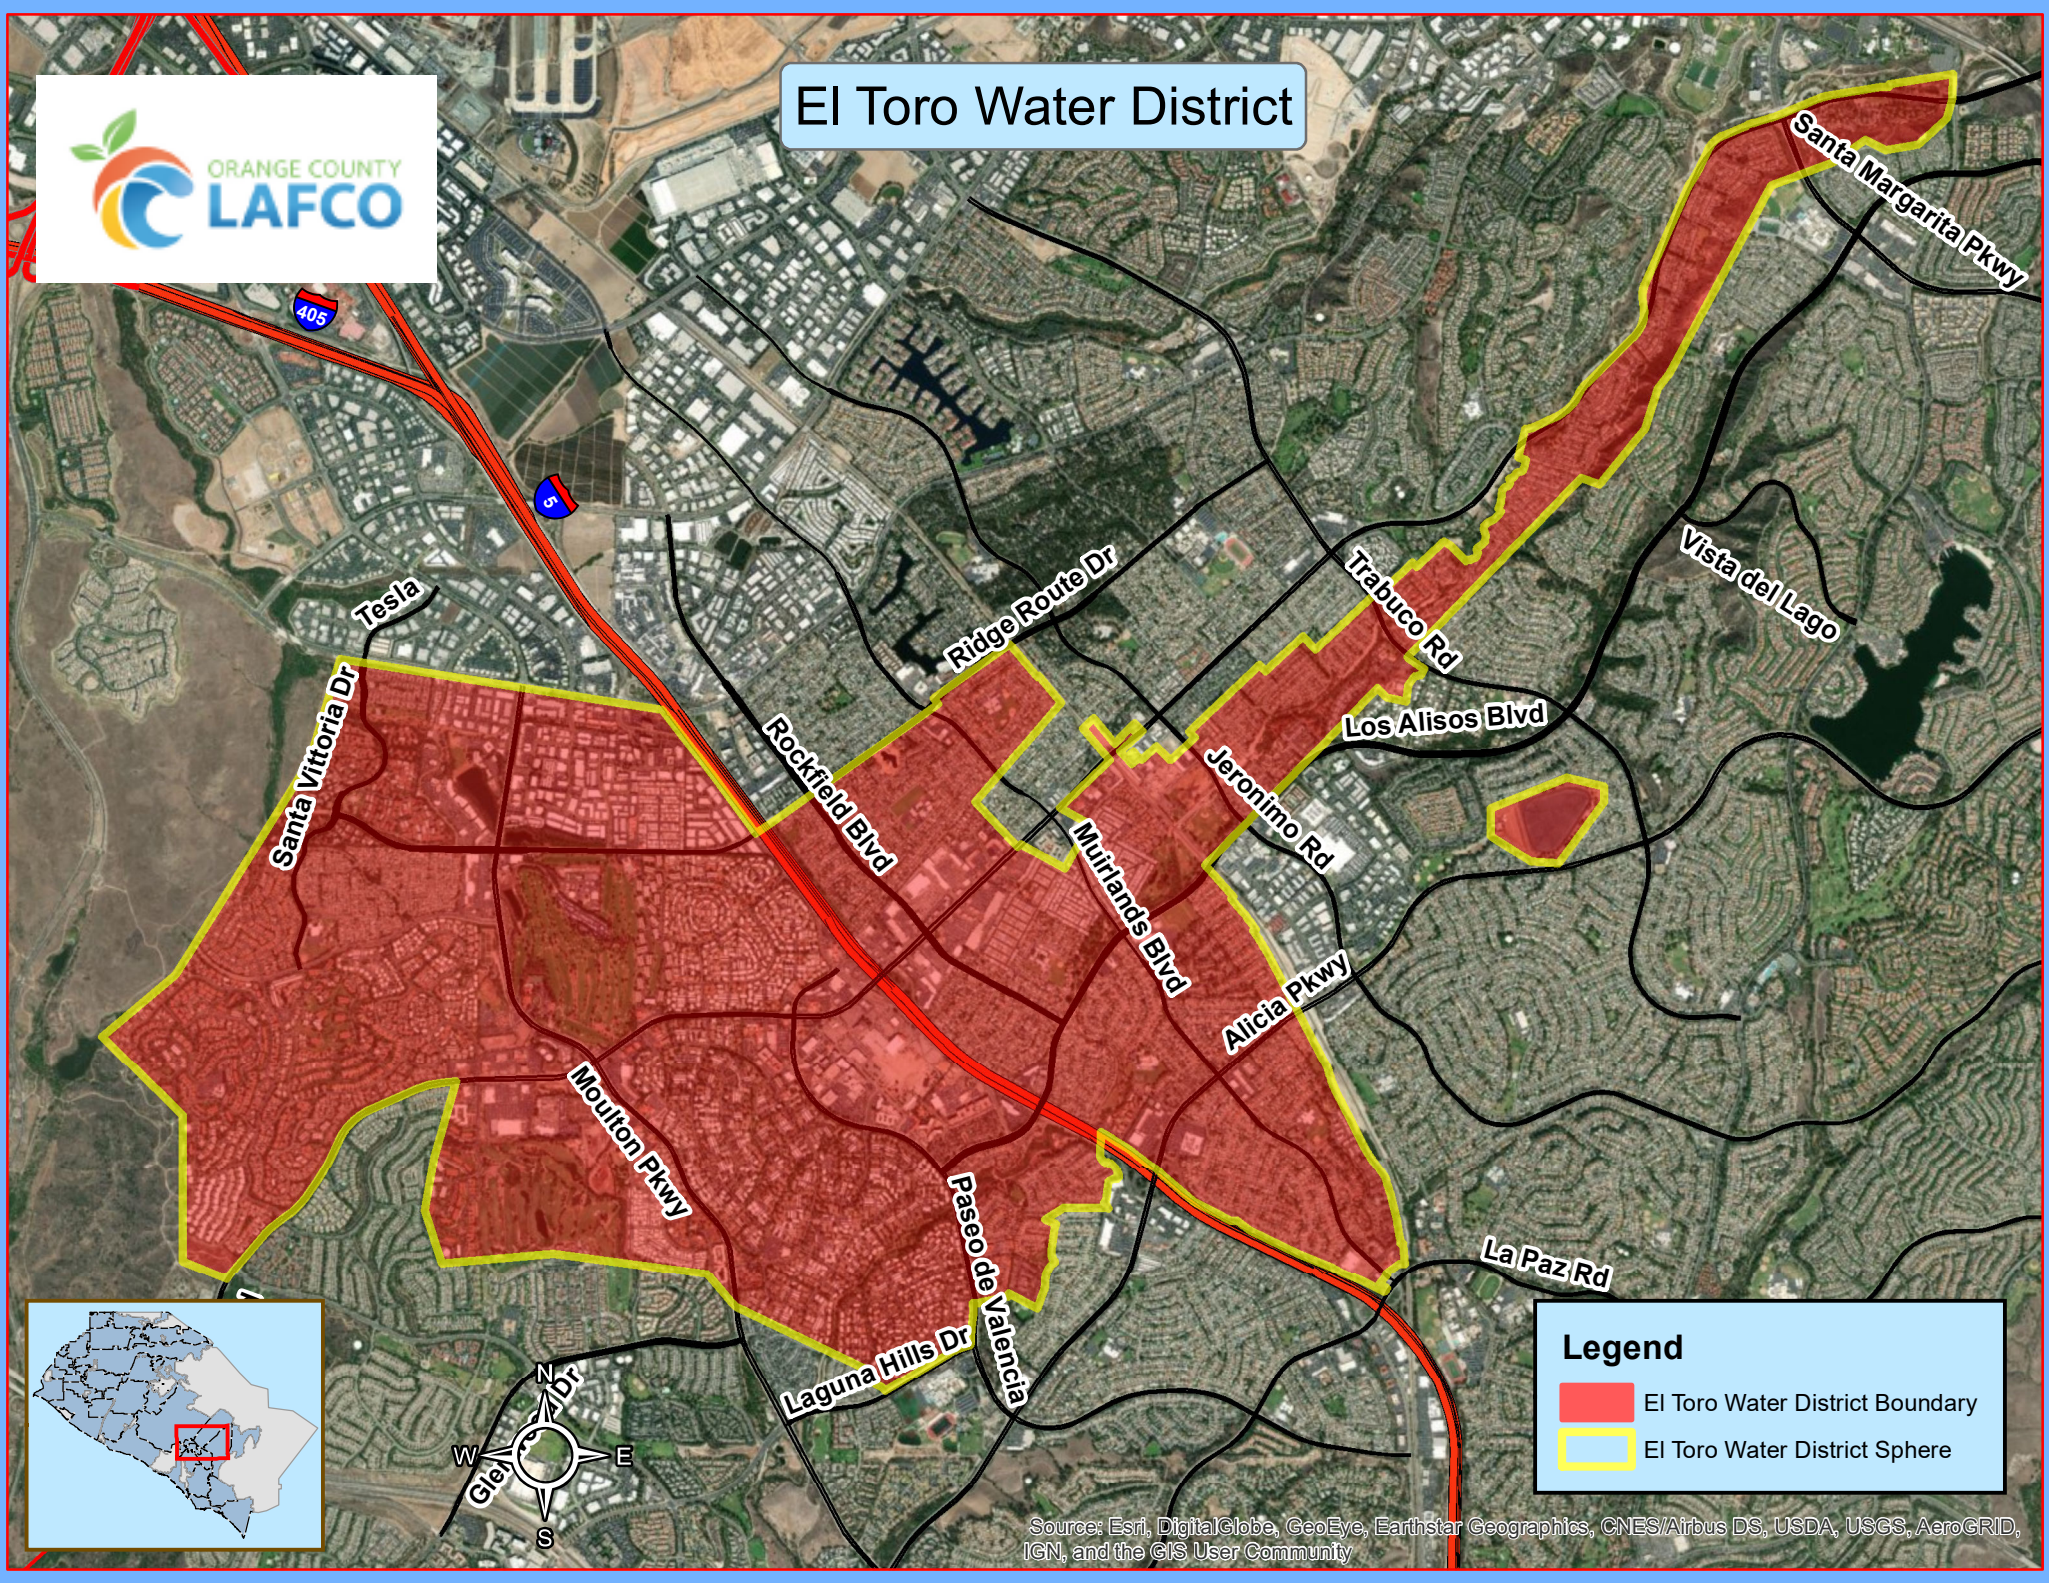

El Toro Water District

Legend

- El Toro Water District Boundary
- El Toro Water District Sphere

Source: Esri, DigitalGlobe, GeoEye, Earthstar Geographics, CNES/Airbus DS, USDA, USGS, AeroGRID, IGN, and the GIS User Community