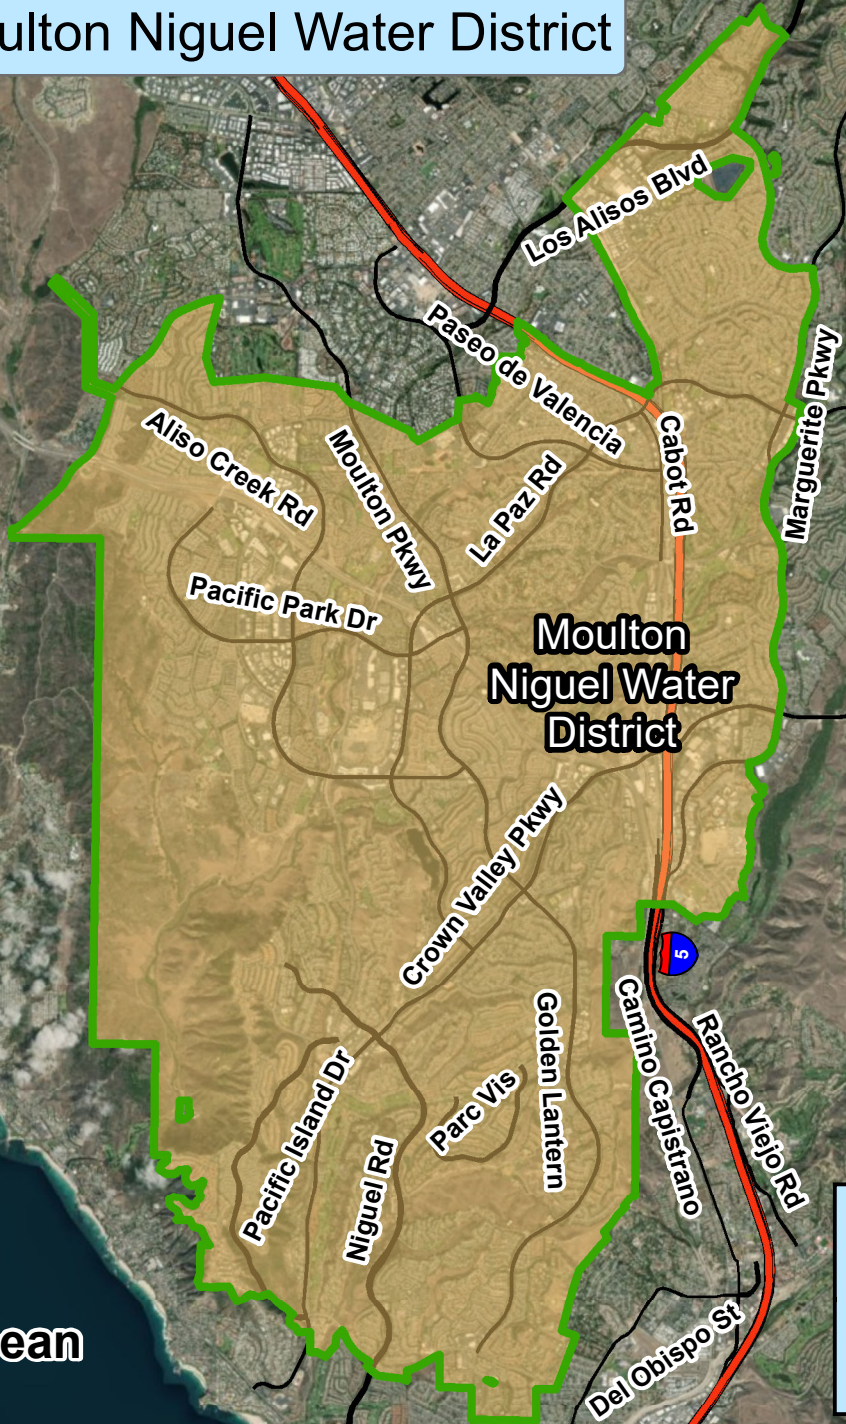

Moulton Niguel Water District

Moulton Niguel Water District

Pacific Ocean

Legend

-  Moulton Niguel WD Boundary
-  Moulton Niguel WD Sphere

Source: Esri, DigitalGlobe, GeoEye, Earthstar Geographics, CNES/Airbus DS, USDA, USGS, AeroGRID, IGN, and the GIS User Community