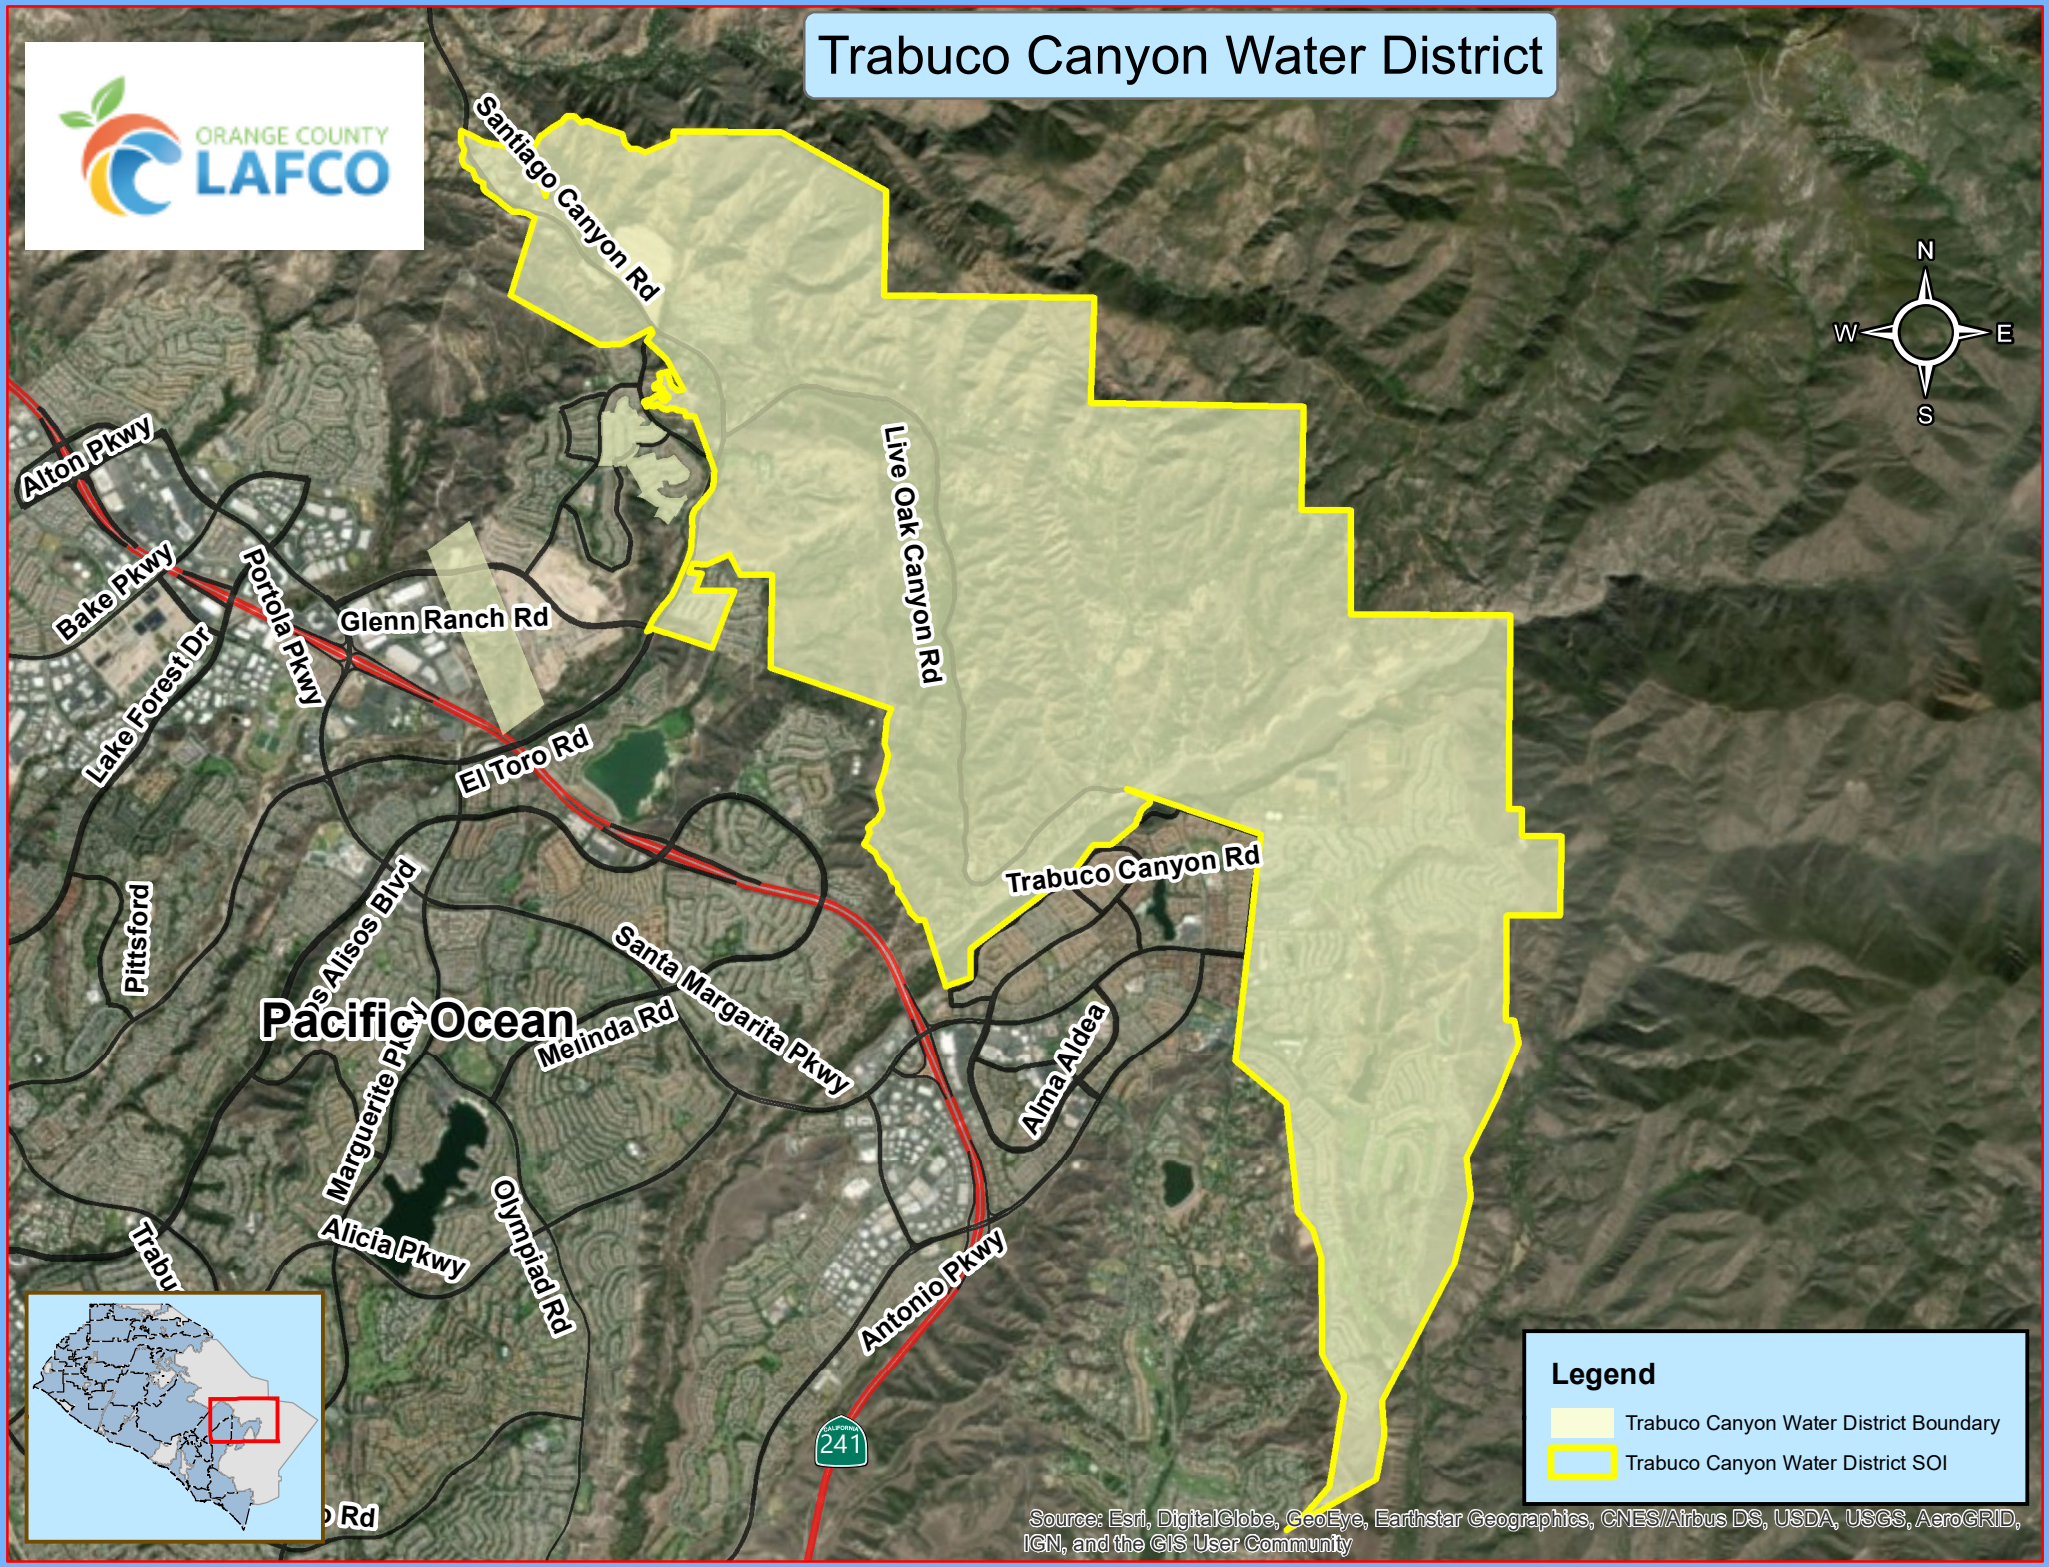

# Trabuco Canyon Water District

**Legend**

- Trabuco Canyon Water District Boundary
- Trabuco Canyon Water District SOI

Source: Esri, DigitalGlobe, GeoEye, Earthstar Geographics, CNES/Airbus DS, USDA, USGS, AeroGRID, IGN, and the GIS User Community